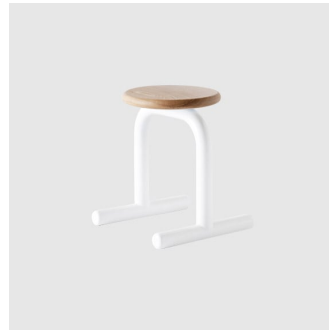

Sir Burly Low
STOOL
DOWEL JONES

SYDNEY
5/50 Stanley Street
Darlinghurst

+61 2 9358 1155

MELBOURNE
11 Stanley Street
Collingwood

+61 3 9417 0781

ownworld.com.au