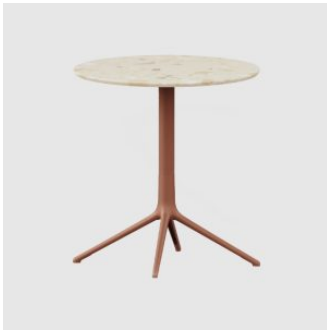

DIMENSIONS

H720 (mm)

MATERIALS

Top: To specification

Base: Cast aluminium, powdercoat

COLLECTION

Skala
CAFÉ/DINING TABLE
ZANETI