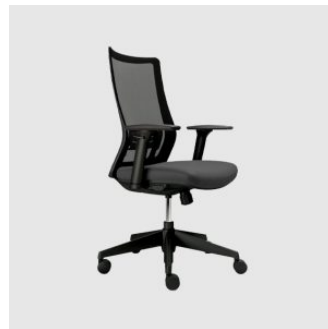

Specere

OKAMURA

DESIGN B4K
OKAMURA, JAPAN

Specere is a task chair that marries simplicity with subtle ergonomic refinement. Its clean, structured form and disciplined lines create a composed, modern presence in the workspace, while intuitive adjustments — including seat height and recline — make everyday comfort effortless.

Designed to support a range of postures with minimal visual fuss, Specere balances purposeful performance with a quiet material expression. It integrates seamlessly into design-led interiors where clarity of form and ease of use are equally valued.

Base: Nylon

Castors: Soft nylon

Features: Reclining mechanism, seat height adjustment, fixed arms

COLLECTION

Baron
TASK CHAIR
OKAMURA

Choral
TASK CHAIR
OKAMURA

Contessa II
TASK CHAIR
OKAMURA

Cynara
TASK CHAIR
OKAMURA

Sphere
TASK CHAIR
OKAMURA

Sylphy
TASK CHAIR
OKAMURA

Floris
TASK ARMCHAIR
OKAMURA

Emino
MEETING ARMCHAIR
OKAMURA

Portone
TASK CHAIR
OKAMURA

Abilis
TASK CHAIR
OKAMURA

SYDNEY
5/50 Stanley Street
Darlinghurst

+61 2 9358 1155