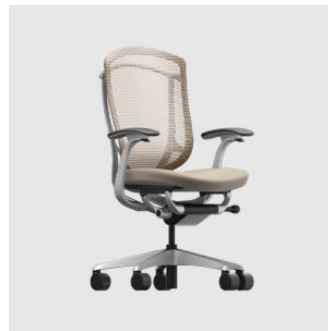

Specere

OKAMURA

DESIGN B4K
OKAMURA, JAPAN

Specere is a task chair that marries simplicity with subtle ergonomic refinement. Its clean, structured form and disciplined lines create a composed, modern presence in the workspace, while intuitive adjustments — including seat height and recline — make everyday comfort effortless.

Designed to support a range of postures with minimal visual fuss, Specere balances purposeful performance with a quiet material expression. It integrates seamlessly into design-led interiors where clarity of form and ease of use are equally valued.

Base: Nylon

Castors: Soft nylon

Features: Reclining mechanism, seat height adjustment, fixed arms

COLLECTION

Baron
TASK CHAIR
OKAMURA

Choral
TASK CHAIR
OKAMURA

Contessa II
TASK CHAIR
OKAMURA

Cynara
TASK CHAIR
OKAMURA