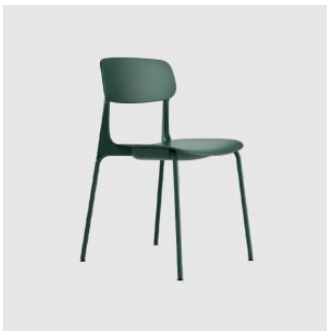

Specere

OKAMURA

DESIGN B4K
OKAMURA, JAPAN

Specere is a task chair that marries simplicity with subtle ergonomic refinement. Its clean, structured form and disciplined lines create a composed, modern presence in the workspace, while intuitive adjustments — including seat height and recline — make everyday comfort effortless.

Designed to support a range of postures with minimal visual fuss, Specere balances purposeful performance with a quiet material expression. It integrates seamlessly into design-led interiors where clarity of form and ease of use are equally valued.

Base: Nylon

Castors: Soft nylon

Features: Reclining mechanism, seat height adjustment, fixed arms

COLLECTION

Baron
TASK CHAIR
OKAMURA

Choral
TASK CHAIR
OKAMURA

Contessa II
TASK CHAIR
OKAMURA

Cynara
TASK CHAIR
OKAMURA