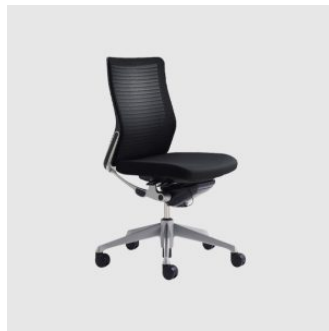

Specere

OKAMURA

DESIGN B4K
OKAMURA, JAPAN

Specere is a task chair that marries simplicity with subtle ergonomic refinement. Its clean, structured form and disciplined lines create a composed, modern presence in the workspace, while intuitive adjustments — including seat height and recline — make everyday comfort effortless.

Designed to support a range of postures with minimal visual fuss, Specere balances purposeful performance with a quiet material expression. It integrates seamlessly into design-led interiors where clarity of form and ease of use are equally valued.

Base: Nylon

Castors: Soft nylon

Features: Reclining mechanism, seat height adjustment, fixed arms

COLLECTION

Baron
TASK CHAIR
OKAMURA

Choral
TASK CHAIR
OKAMURA

Contessa II
TASK CHAIR
OKAMURA

Cynara
TASK CHAIR
OKAMURA