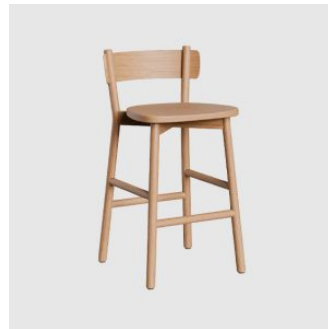

## Spencer

**DESIGN** JAMES WALSH  
ALOR, AUSTRALIA

The Spencer Stool combines a solid timber frame with a moulded plywood backrest to create a stool that feels both refined and robust. Available in a range of seat heights, Spencer works across kitchen benches, bars, breakout spaces and hospitality settings with ease.

## MATERIALS

Seat, Back & Frame: American Ash, American Oak or American Walnut, lacquered

Seat Pad: Optional upholstery

Stacking: 4x floor

Features: PE glides

## COLLECTION

**Bowie**  
BENCH  
ALOR

**Charlie**  
STACKING CHAIR  
ALOR

**Frankie**  
MEETING/DINING TABLE  
ALOR

**Gem**  
WALL LAMP  
ALOR

**Kris**  
SIDE/COFFEE TABLE  
ALOR

**Sammy**  
SIDE/COFFEE TABLE  
ALOR