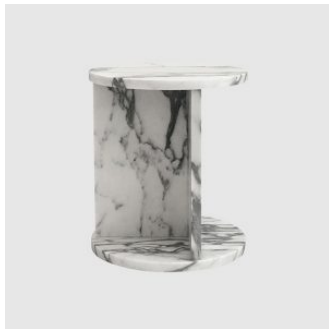

MATERIALS

Top: Solid marble or travertine, to selected finish
Base: Solid marble or travertine, to selected finish

COLLECTION

Mine Too
SIDE/COFFEE TABLE
SIDES

Stand Alone
SIDE/COFFEE TABLE
SIDES

Stand Three Ways
SIDE/COFFEE TABLE
SIDES