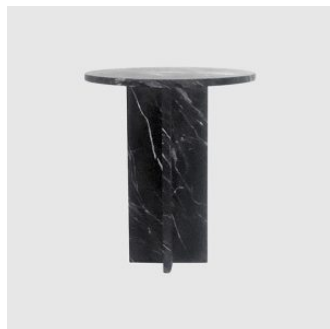

MATERIALS

Top: Solid marble or travertine, to selected finish
Base: Solid marble or travertine, to selected finish

COLLECTION

Mine Too
SIDE/COFFEE TABLE
SIDES

Stand Alone
SIDE/COFFEE TABLE
SIDES

Stand Three Ways
SIDE/COFFEE TABLE
SIDES

Stay There
SIDE/COFFEE TABLE
SIDES

There Oval
SIDE/COFFEE TABLE
SIDES

There Round
SIDE/COFFEE TABLE
SIDES

SYDNEY
5/50 Stanley Street
Darlinghurst

+61 2 9358 1155

MELBOURNE
11 Stanley Street
Collingwood

+61 3 9417 0781