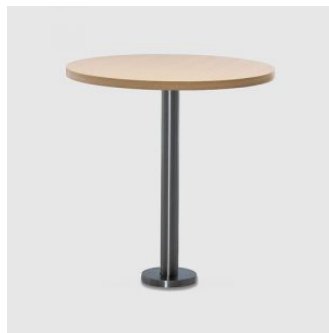

Stanley Floor Fixed

DESIGN COLLABORATION
LOCAL EDIT, AUSTRALIA

Stanley is a series of versatile free standing (FS) and floor fixed (FF) table bases, suitable for both indoor and outdoor applications.

Available in a range of sizes, heights, and finishes, including: single or two tone house powdercoat, Copper or to client specification.

ownworld.com.au

DIMENSIONS

DISC 193-FF-695H

Dimensions: 193 dia H 695 (mm)

To suit top up to 600x600 or 600dia

DISC 285-FF-695H

Base: 285 dia H 695 (mm)

To suit top up to 800x800 or 800dia

MATERIALS

Base: Made of steel, powdercoated to selected finish or to client specification

Top: To client specification

COLLECTION

Stanley Disc Base

CAFÉ/DINING TABLE
LOCALE EDIT

Stanley Floor Fixed

CAFÉ/DINING TABLE
LOCALE EDIT