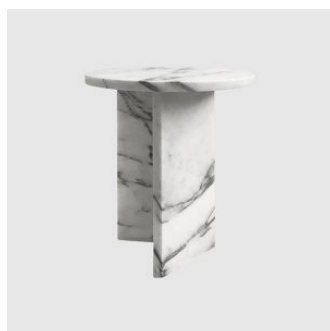

SE-STYTC Coffee
W 1000 D 700 H 200

MATERIALS

Top: Solid marble or travertine, to selected finish
Base: Solid marble or travertine, to selected finish

COLLECTION

Mine Too
SIDE/COFFEE TABLE
SIDES

Stand Alone
SIDE/COFFEE TABLE
SIDES

Stand Three Ways
SIDE/COFFEE TABLE
SIDES

Stay There
SIDE/COFFEE TABLE
SIDES

There Oval
SIDE/COFFEE TABLE
SIDES

There Round
SIDE/COFFEE TABLE
SIDES

SYDNEY
5/50 Stanley Street
Darlinghurst

+61 2 9358 1155

MELBOURNE
11 Stanley Street
Collingwood