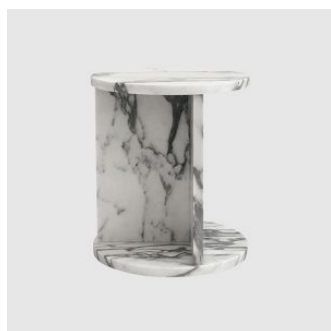

SE-STYTC Coffee
W 1000 D 700 H 200

MATERIALS

Top: Solid marble or travertine, to selected finish
Base: Solid marble or travertine, to selected finish

COLLECTION

Mine Too
SIDE/COFFEE TABLE
SIDES

Stand Alone
SIDE/COFFEE TABLE
SIDES