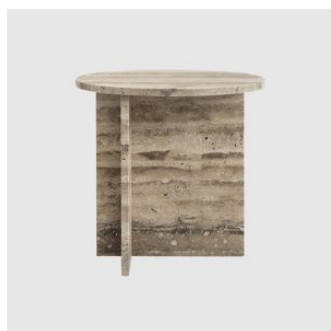

SE-STYTC Coffee
W 1000 D 700 H 200

MATERIALS

Top: Solid marble or travertine, to selected finish
Base: Solid marble or travertine, to selected finish

COLLECTION

Mine Too
SIDE/COFFEE TABLE
SIDES

Stand Alone
SIDE/COFFEE TABLE
SIDES

Stand Three Ways
SIDE/COFFEE TABLE
SIDES

Stay There
SIDE/COFFEE TABLE
SIDES

There Oval
SIDE/COFFEE TABLE
SIDES

There Round
SIDE/COFFEE TABLE
SIDES

SYDNEY
5/50 Stanley Street
Darlinghurst

+61 2 9358 1155

MELBOURNE
11 Stanley Street
Collingwood