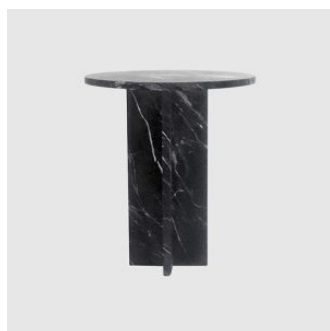

SE-STYTC Coffee
W 1000 D 700 H 200

MATERIALS

Top: Solid marble or travertine, to selected finish
Base: Solid marble or travertine, to selected finish

COLLECTION

Mine Too
SIDE/COFFEE TABLE
SIDES

Stand Alone
SIDE/COFFEE TABLE
SIDES

Stand Three Ways
SIDE/COFFEE TABLE
SIDES

Stay There
SIDE/COFFEE TABLE
SIDES

There Oval
SIDE/COFFEE TABLE
SIDES

There Round
SIDE/COFFEE TABLE
SIDES

SYDNEY
5/50 Stanley Street
Darlinghurst

+61 2 9358 1155

MELBOURNE
11 Stanley Street
Collingwood