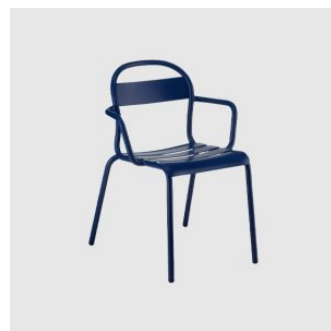

## MATERIALS

Structure: 25mm dia tubular aluminium frame with aluminium sheet slats to house powdercoat colour

Other Features: Suitable for outdoor use; Nylon glides; Stacking up to 6 pcs on the floor

## COLLECTION

**Stecca**  
BENCH  
COLOS

**Stecca**  
LOUNGE CHAIR  
COLOS

**Stecca Low**  
STOOL  
COLOS

**Stecca**  
STACKING ARMCHAIR  
COLOS

**Stecca**  
STACKING CHAIR  
COLOS

**Stecca**  
STOOL  
COLOS