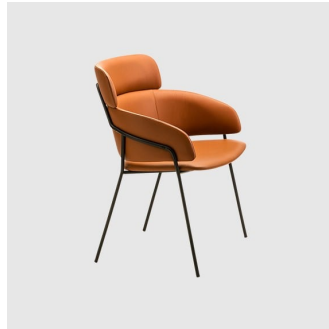

Strike
CHAIR
ARRMET