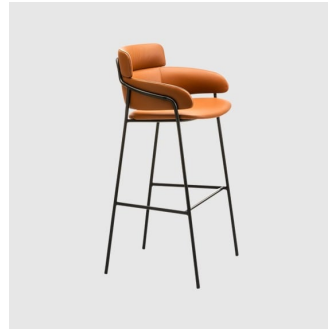

A visible metal frame outlines its unique profile and joins the padded sections together. Upholstery is available in a range of house fabrics and leathers which can be further enhanced by choice of powdercoat finishes. Strike is simple, yet sophisticated, adapting discreetly into the environment it inhabits.

Seat and Backrest: Upholstered with high density, high resilience CMHR polyurethane FR foam, fully upholstered in house fabric/leather or COM/COL

Frame: Tubular steel, in selected house finish

Glides: Plastic standard glides

COLLECTION

Strike
LOUNGE CHAIR
ARRMET

Strike
CHAIR
ARRMET

Strike
STOOL
ARRMET

SYDNEY
5/50 Stanley Street
Darlinghurst

+61 2 9358 1155

MELBOURNE
11 Stanley Street
Collingwood

+61 3 9417 0781