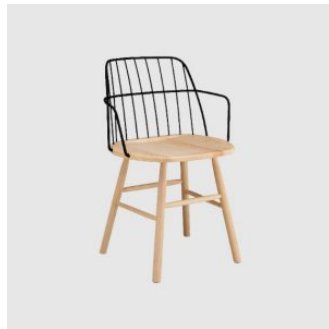

Strike
ARMCHAIR
MIDJ