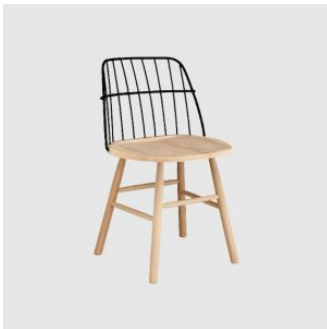

DIMENSIONS

STRIKE H65 L-S

W 480 D 520 H 790 | SH 460 (mm)

STRIKE H75 L-S

W 480 D 520 H 790 | SH 460 (mm)

MATERIALS

Backrest: Made of steel, lacquered to selected finish

Seat & frame: Made of Ash wood, to selected finish

Glides: Nylon glides

COLLECTION

Strike
CHAIR
MIDJ