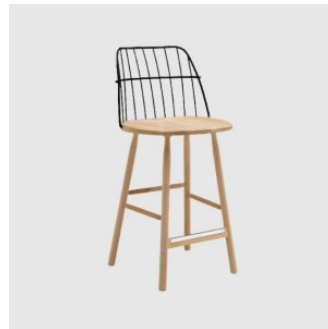

Strike
STOOL
MIDJ

SYDNEY
5/50 Stanley Street
Darlinghurst

+61 2 9358 1155

MELBOURNE
11 Stanley Street
Collingwood

+61 3 9417 0781

ownworld.com.au