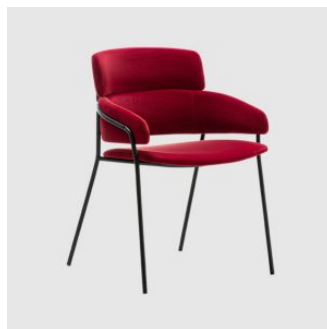

Strike SO

armmet

DESIGN ARRMET LAB
ARRMET, ITALY

Strike is a collection of softly shaped, wraparound seating, stools and lounges. Strike combines elegant lines and generous proportions, making it ideal for use in contract and residential applications.

A visible metal frame outlines its unique profile and joins the padded sections together. Upholstery is available in a range of house fabrics and leathers which can be further enhanced by choice of powdercoat finishes. Strike is simple, yet sophisticated, adapting discreetly into the environment it inhabits.

Upholstery: FR foam, seat and back upholstered, to selected finish

Base: Made of steel, to selected finish

Glides: Nylon glides

COLLECTION

Strike SO
BENCH
ARRMET

Strike SO
STOOL
ARRMET

Strike XL
CHAIR
ARRMET