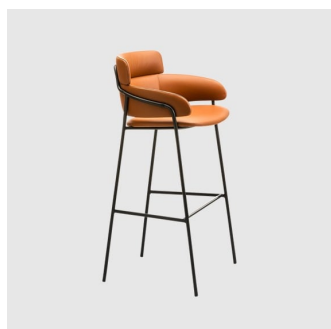

Strike
STOOL
ARRMET