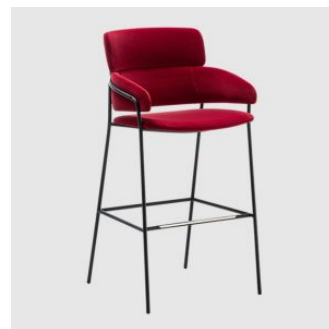

A visible metal frame outlines its unique profile and joins the padded sections together. Upholstery is available in a range of house fabrics and leathers which can be further enhanced by choice of powdercoat finishes. Strike is simple, yet sophisticated, adapting discreetly into the environment it inhabits.

Upholstery: FR foam, seat and back upholstered, to selected finish

Base: Made of steel, to selected finish

Glides: Nylon glides

COLLECTION

Strike SO
BENCH
ARRMET

Strike SO
STOOL
ARRMET

Strike XL
CHAIR
ARRMET