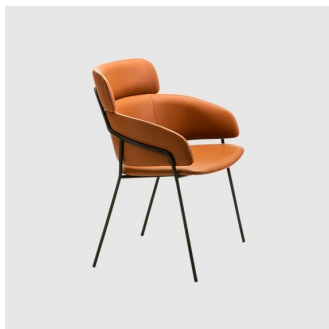

## *Strike SO*

**arrmet**

**DESIGN** ARRMET LAB  
ARRMET, ITALY

Strike is a collection of softly shaped, wraparound seating, stools and lounges. Strike combines elegant lines and generous proportions, making it ideal for use in contract and residential applications.

A visible metal frame outlines its unique profile and joins the padded sections together. Upholstery is available in a range of house fabrics and leathers which can be further enhanced by choice of powdercoat finishes. Strike is simple, yet sophisticated, adapting discreetly into the environment it inhabits.

## MATERIALS

Table top: Made to specification

Base: Made of aluminium, powdercoated to selected colour

Glides: Nylon glides

## COLLECTION

**Strike SO**  
BENCH  
ARRMET

**Strike SO**  
STOOL  
ARRMET

**Strike XL**  
CHAIR  
ARRMET

**Strike XL**  
STOOL  
ARRMET

**Strike**  
CHAIR  
ARRMET

**Strike**  
LOUNGE CHAIR  
ARRMET

**SYDNEY**  
5/50 Stanley Street  
Darlinghurst