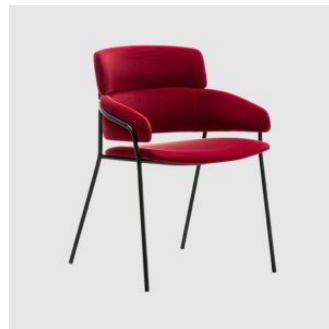

Strike XL
CHAIR
ARRMET