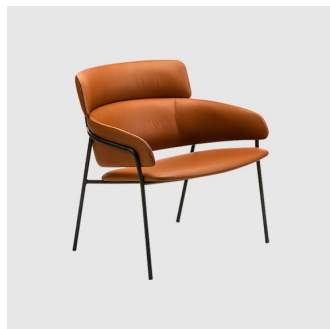

## *Strike SO*

**arrmet**

**DESIGN** ARRMET LAB  
ARRMET, ITALY

Strike is a collection of softly shaped, wraparound seating, stools and lounges. Strike combines elegant lines and generous proportions, making it ideal for use in contract and residential applications.

A visible metal frame outlines its unique profile and joins the padded sections together. Upholstery is available in a range of house fabrics and leathers which can be further enhanced by choice of powdercoat finishes. Strike is simple, yet sophisticated, adapting discreetly into the environment it inhabits.

## MATERIALS

Table top: Made to specification

Base: Made of aluminium, powdercoated to selected colour

Glides: Nylon glides

## COLLECTION

**Strike SO**  
BENCH  
ARRMET

**Strike SO**  
STOOL  
ARRMET

**Strike XL**  
CHAIR  
ARRMET

**Strike XL**  
STOOL  
ARRMET

**Strike**  
CHAIR  
ARRMET

**Strike**  
LOUNGE CHAIR  
ARRMET

**SYDNEY**  
5/50 Stanley Street  
Darlinghurst