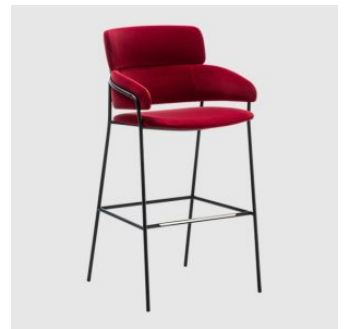

A visible metal frame outlines its unique profile and joins the padded sections together. Upholstery is available in a range of house fabrics and leathers which can be further enhanced by choice of powdercoat finishes. Strike is simple, yet sophisticated, adapting discreetly into the environment it inhabits.

## MATERIALS

Table top: Made to specification

Base: Made of aluminium, powdercoated to selected colour

Glides: Nylon glides

## COLLECTION

**Strike SO**  
BENCH  
ARRMET

**Strike SO**  
STOOL  
ARRMET

**Strike XL**  
CHAIR  
ARRMET

**Strike XL**  
STOOL  
ARRMET

**Strike**  
CHAIR  
ARRMET

**Strike**  
LOUNGE CHAIR  
ARRMET

**SYDNEY**  
5/50 Stanley Street  
Darlinghurst