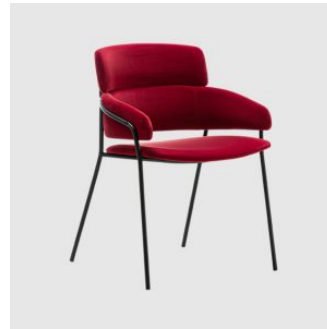

A visible metal frame outlines its unique profile and joins the padded sections together. Upholstery is available in a range of house fabrics and leathers which can be further enhanced by choice of powdercoat finishes. Strike is simple, yet sophisticated, adapting discreetly into the environment it inhabits.

## MATERIALS

---

Table top: Made to specification

Base: Made of aluminium, powdercoated to selected colour

Glides: Nylon glides

## COLLECTION

---

**Strike SO**  
BENCH  
ARRMET

**Strike SO**  
STOOL  
ARRMET

**Strike XL**  
CHAIR  
ARRMET

**Strike XL**  
STOOL  
ARRMET

**Strike**  
LOUNGE CHAIR  
ARRMET

**Strike**  
STOOL  
ARRMET