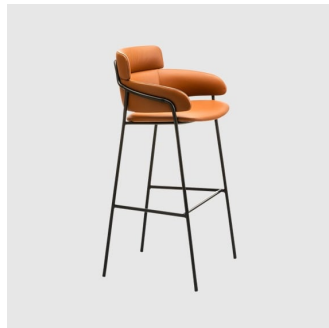

## *Strike XL*

**armmet**

**DESIGN** ARRMET LAB  
ARRMET, ITALY

Strike is a collection of softly shaped, wraparound seating, stools and lounges. Strike combines elegant lines and generous proportions, making it ideal for use in contract and residential applications.

A visible metal frame outlines its unique profile and joins the padded sections together. Upholstery is available in a range of house fabrics and leathers which can be further enhanced by choice of powdercoat finishes. Strike is simple, yet sophisticated, adapting discreetly into the environment it inhabits.

## MATERIALS

---

Table top: Made to specification

Base: Made of aluminium, powdercoated to selected colour

Glides: Nylon glides

## COLLECTION

---

**Strike SO**  
BENCH  
ARRMET

**Strike SO**  
STOOL  
ARRMET

**Strike XL**  
CHAIR  
ARRMET

**Strike XL**  
STOOL  
ARRMET

**Strike**  
LOUNGE CHAIR  
ARRMET

**Strike**  
STOOL  
ARRMET