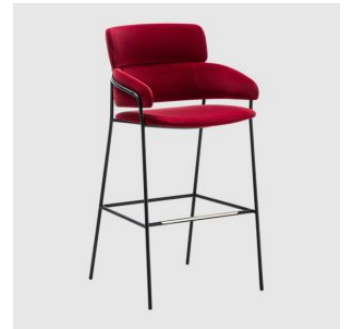

A visible metal frame outlines its unique profile and joins the padded sections together. Upholstery is available in a range of house fabrics and leathers which can be further enhanced by choice of powdercoat finishes. Strike is simple, yet sophisticated, adapting discreetly into the environment it inhabits.

## MATERIALS

---

Table top: Made to specification

Base: Made of aluminium, powdercoated to selected colour

Glides: Nylon glides

## COLLECTION

---

**Strike SO**  
BENCH  
ARRMET

**Strike SO**  
STOOL  
ARRMET

**Strike XL**  
CHAIR  
ARRMET

**Strike XL**  
STOOL  
ARRMET

**Strike**  
LOUNGE CHAIR  
ARRMET

**Strike**  
STOOL  
ARRMET