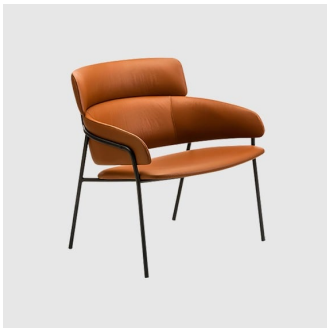

## *Strike XL*

**armmet**

**DESIGN** ARRMET LAB  
ARRMET, ITALY

Strike is a collection of softly shaped, wraparound seating, stools and lounges. Strike combines elegant lines and generous proportions, making it ideal for use in contract and residential applications.

A visible metal frame outlines its unique profile and joins the padded sections together. Upholstery is available in a range of house fabrics and leathers which can be further enhanced by choice of powdercoat finishes. Strike is simple, yet sophisticated, adapting discreetly into the environment it inhabits.

## MATERIALS

---

Table top: Made to specification

Base: Made of aluminium, powdercoated to selected colour

Glides: Nylon glides

## COLLECTION

---

**Strike SO**  
BENCH  
ARRMET

**Strike SO**  
STOOL  
ARRMET

**Strike XL**  
CHAIR  
ARRMET

**Strike XL**  
STOOL  
ARRMET

**Strike**  
LOUNGE CHAIR  
ARRMET

**Strike**  
STOOL  
ARRMET