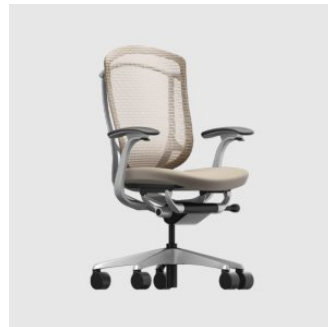

Sylphy

OKAMURA

DESIGN OKAMURA
OKAMURA, JAPAN

Sylphy is a highly adaptable ergonomic task chair designed to accommodate a wide range of body types with ease. Its unique body-curve adjustment lets the backrest tailor its shape to fit broader or narrower builds, creating a personalised fit that supports comfort over long work periods.

The chair's double-frame back and multi-density cushioning work together to provide supportive yet responsive seating, while a synchro-tilt mechanism with both forward-tilt and recline options encourages natural posture changes throughout the day.

With a refined silhouette, thoughtful adjustability and a calm material palette, Sylphy brings ergonomic intelligence and quiet design presence to modern workspaces — suited to shared offices, individual desks and collaborative interiors alike.

Frame: Recycled nylon

Base: Nylon

Castors: Hard nylon

Features: Body curve adjustment, tilt mechanism, adjustable seat depth & height

COLLECTION

Baron
TASK CHAIR
OKAMURA

Choral
TASK CHAIR
OKAMURA

Contessa II
TASK CHAIR
OKAMURA