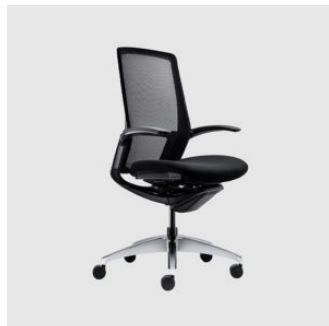

Finora
TASK CHAIR
OKAMURA