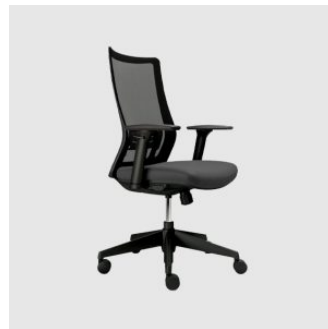

Sylphy

OKAMURA

DESIGN OKAMURA
OKAMURA, JAPAN

Sylphy is a highly adaptable ergonomic task chair designed to accommodate a wide range of body types with ease. Its unique body-curve adjustment lets the backrest tailor its shape to fit broader or narrower builds, creating a personalised fit that supports comfort over long work periods.

The chair's double-frame back and multi-density cushioning work together to provide supportive yet responsive seating, while a synchro-tilt mechanism with both forward-tilt and recline options encourages natural posture changes throughout the day.

With a refined silhouette, thoughtful adjustability and a calm material palette, Sylphy brings ergonomic intelligence and quiet design presence to modern workspaces — suited to shared offices, individual desks and collaborative interiors alike.

Sphere
TASK CHAIR
OKAMURA

Sylphy
TASK CHAIR
OKAMURA

Floris
TASK ARMCHAIR
OKAMURA

Emino
MEETING ARMCHAIR
OKAMURA

Portone
TASK CHAIR
OKAMURA

Abilis
TASK CHAIR
OKAMURA

SYDNEY
5/50 Stanley Street
Darlinghurst

+61 2 9358 1155