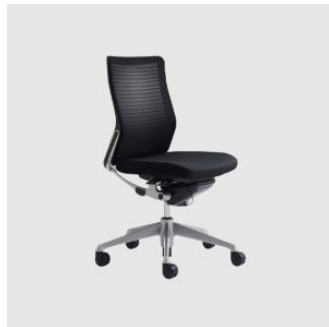

Sylphy

OKAMURA

DESIGN OKAMURA
OKAMURA, JAPAN

Sylphy is a highly adaptable ergonomic task chair designed to accommodate a wide range of body types with ease. Its unique body-curve adjustment lets the backrest tailor its shape to fit broader or narrower builds, creating a personalised fit that supports comfort over long work periods.

The chair's double-frame back and multi-density cushioning work together to provide supportive yet responsive seating, while a synchro-tilt mechanism with both forward-tilt and recline options encourages natural posture changes throughout the day.

With a refined silhouette, thoughtful adjustability and a calm material palette, Sylphy brings ergonomic intelligence and quiet design presence to modern workspaces — suited to shared offices, individual desks and collaborative interiors alike.

Frame: Recycled nylon

Base: Nylon

Castors: Hard nylon

Features: Body curve adjustment, tilt mechanism, adjustable seat depth & height

COLLECTION

Baron
TASK CHAIR
OKAMURA

Choral
TASK CHAIR
OKAMURA

Contessa II
TASK CHAIR
OKAMURA