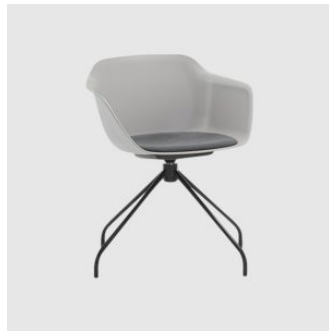

Taia 4-Way Swivel
MEETING ARMCHAIR
INCLASS