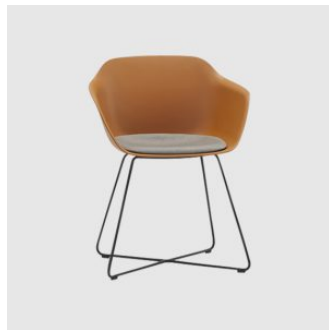

## Taia 5-Way Castor

INCLASS

**DESIGN** SIMON PENGELLY  
INCLASS, SPAIN

Inspired by the silhouette of an open flower, Taia is an extensive seating collection that offers versatility, functionality and comfort with a timeless aesthetic. The enveloping shells are constructed from moulded polypropylene and are available fully upholstered or with optional seat cushions if additional comfort is required.

The Taia family includes the following base options; 4 Leg (metal and timber), Sled, Timber Trestle, Cantilever, 4-Way Swivel, 5-Way Castors. All chairs are available in selected house colours and finishes.

## COLLECTION

**Taia 4-Leg**  
ARMCHAIR  
INCLASS

**Taia 4-Way Swivel**  
MEETING ARMCHAIR  
INCLASS

**Taia 5-Way Castor**  
TASK ARMCHAIR  
INCLASS

**Taia Plastic 4-Leg**  
ARMCHAIR  
INCLASS

**Taia Cantilever**  
MEETING ARMCHAIR  
INCLASS