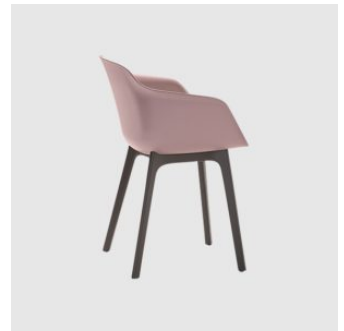

The Taia family includes the following base options; 4 Leg (metal and timber), Sled, Timber Trestle, Cantilever, 4-Way Swivel, 5-Way Castors. All chairs are available in selected house colours and finishes.

## COLLECTION

**Taia 4-Leg**  
ARMCHAIR  
INCLASS

**Taia 4-Way Swivel**  
MEETING ARMCHAIR  
INCLASS

**Taia 5-Way Castor**  
TASK ARMCHAIR  
INCLASS

**Taia Plastic 4-Leg**  
ARMCHAIR  
INCLASS

**Taia Cantilever**  
MEETING ARMCHAIR  
INCLASS