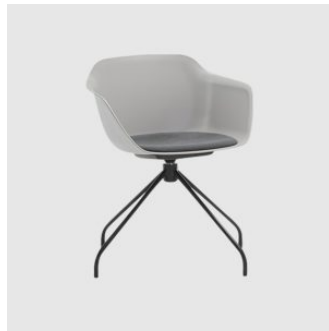

Taia Cantilever

INCLASS

DESIGN SIMON PENGELLY
INCLASS, SPAIN

Inspired by the silhouette of an open flower, Taia is an extensive seating collection that offers versatility, functionality and comfort with a timeless aesthetic. The enveloping shells are constructed from moulded polypropylene and are available fully upholstered or with optional seat cushions if additional comfort is required.

The Taia family includes the following base options; 4 Leg (metal and timber), Sled, Timber Trestle, Cantilever, 4-Way Swivel, 5-Way Castors. All chairs are available in selected house colours and finishes.

+61 3 9417 0781

ownworld.com.au

DIMENSIONS

TA10050 (Polypropylene)
W 600 D 560 H 790 | SH 450 AH 700 (mm)
TA10650 (Upholstered)
W 610 D 560 H 800 | SH 460 AH 710 (mm)

MATERIALS

Shell: Polypropylene reinforced with fibreglass
Upholstery: Shell covered with 15mm thick high density, high resilience CMHR polyurethane FR foam, seat only or fully upholstered in house fabric/leather or COM/COL
Base: 22mm steel tube, in polished chrome or powdercoated to selected house colour
Glides: Standard plastic glides or felt glides for timber floors

COLLECTION

Taia 4-Leg
ARMCHAIR
INCLASS

Taia 4-Way Swivel
MEETING ARMCHAIR
INCLASS

Taia 5-Way Castor
TASK ARMCHAIR
INCLASS

Taia Cantilever
MEETING ARMCHAIR
INCLASS

Taia Timber 4-Leg
ARMCHAIR
INCLASS

Taia Sled
ARMCHAIR
INCLASS