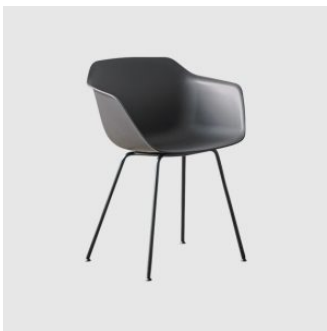

DIMENSIONS

TA10020 (Polypropylene)
W 600 D 570 H 770 | SH 450 AH 690 (mm)

TA10620 (Upholstered)
W 610 D 570 H 780 | SH 460 AH 700 (mm)

MATERIALS

Shell: Polypropylene reinforced with fibreglass

Upholstery: Shell covered with 15mm thick high density, high resilience CMHR polyurethane FR foam, seat only or fully upholstered in house fabric/leather or COM/COL

Base: 12mm steel tube, in polished chrome or powdercoated to selected house colour

Glides: Standard plastic glides or felt glides for timber floors

COLLECTION

Taia 4-Leg
ARMCHAIR
INCLASS