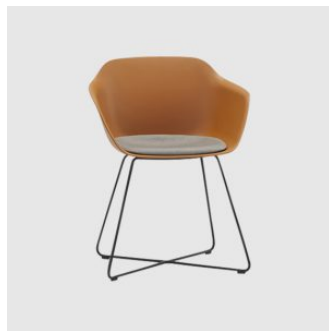

Taia Sled

INCLASS

DESIGN SIMON PENGELLY
INCLASS, ITALY

Inspired by the silhouette of an open flower, Taia is an extensive seating collection that offers versatility, functionality and comfort with a timeless aesthetic. The enveloping shells are constructed from moulded polypropylene and are available fully upholstered or with optional seat cushions if additional comfort is required.

The Taia family includes the following base options; 4 Leg (metal and timber), Sled, Timber Trestle, Cantilever, 4-Way Swivel, 5-Way Castors. All chairs are available in selected house colours and finishes.

Upholstery: Shell covered with 15mm thick high density, high resilience CMHR polyurethane FR foam, seat only or fully upholstered in house fabric/leather or COM/COL

Base: 12mm steel tube, in polished chrome or powdercoated to selected house colour

Glides: Standard plastic glides or felt glides for timber floors

COLLECTION

Taia 4-Leg
ARMCHAIR
INCLASS

Taia Sled
ARMCHAIR
INCLASS

Taia 4-Way Swivel
MEETING ARMCHAIR
INCLASS

Taia 5-Way Castor
TASK ARMCHAIR
INCLASS