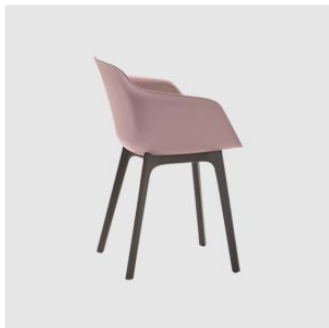

Taia Timber 4-Leg

INCLASS

DESIGN SIMON PENGELLY
INCLASS, SPAIN

Inspired by the silhouette of an open flower, Taia is an extensive seating collection that offers versatility, functionality and comfort with a timeless aesthetic. The enveloping shells are constructed from moulded polypropylene and are available fully upholstered or with optional seat cushions if additional comfort is required.

The Taia family includes the following base options; 4 Leg (metal and timber), Sled, Timber Trestle, Cantilever, 4-Way Swivel, 5-Way Castors. All chairs are available in selected house colours and finishes.

Glides: Standard plastic glides or felt glides for timber floors

COLLECTION

Taia 4-Leg
ARMCHAIR
INCLASS

Taia 4-Way Swivel
MEETING ARMCHAIR
INCLASS

Taia 5-Way Castor
TASK ARMCHAIR
INCLASS

Taia Cantilever
MEETING ARMCHAIR
INCLASS