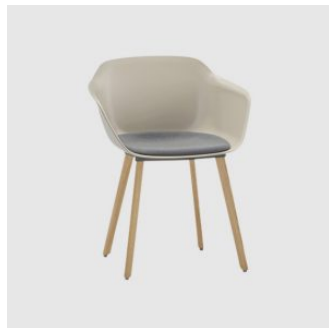

Taia Timber 4-Leg
ARMCHAIR
INCLASS