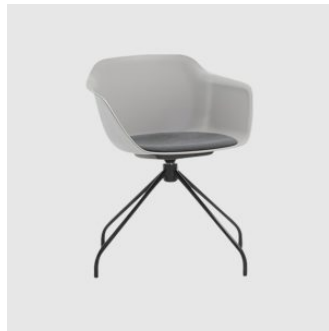

Taia Timber 4-Leg

INCLASS

DESIGN SIMON PENGELLY
INCLASS, SPAIN

Inspired by the silhouette of an open flower, Taia is an extensive seating collection that offers versatility, functionality and comfort with a timeless aesthetic. The enveloping shells are constructed from moulded polypropylene and are available fully upholstered or with optional seat cushions if additional comfort is required.

The Taia family includes the following base options; 4 Leg (metal and timber), Sled, Timber Trestle, Cantilever, 4-Way Swivel, 5-Way Castors. All chairs are available in selected house colours and finishes.

Upholstery: Shell covered with 15mm thick high density, high resilience CMHR polyurethane FR foam, seat only or fully upholstered in house fabric/leather or COM/COL

Base: Solid Oak frame reinforced with an inner steel structure, stained or lacquered to selected house colour

Glides: Standard plastic glides or felt glides for timber floors

COLLECTION

Taia 4-Leg
ARMCHAIR
INCLASS

Taia 4-Way Swivel
MEETING ARMCHAIR
INCLASS

Taia 5-Way Castor
TASK ARMCHAIR
INCLASS

Taia Cantilever
MEETING ARMCHAIR
INCLASS