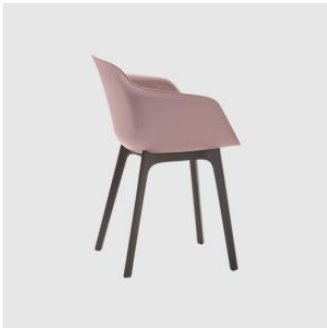

Taia Timber 4-Leg

INCLASS

DESIGN SIMON PENGELLY
INCLASS, SPAIN

Inspired by the silhouette of an open flower, Taia is an extensive seating collection that offers versatility, functionality and comfort with a timeless aesthetic. The enveloping shells are constructed from moulded polypropylene and are available fully upholstered or with optional seat cushions if additional comfort is required.

The Taia family includes the following base options; 4 Leg (metal and timber), Sled, Timber Trestle, Cantilever, 4-Way Swivel, 5-Way Castors. All chairs are available in selected house colours and finishes.

Glides: Standard plastic glides or felt glides for timber floors

COLLECTION

Taia 4-Leg
ARMCHAIR
INCLASS

Taia 4-Way Swivel
MEETING ARMCHAIR
INCLASS

Taia 5-Way Castor
TASK ARMCHAIR
INCLASS

Taia Cantilever
MEETING ARMCHAIR
INCLASS