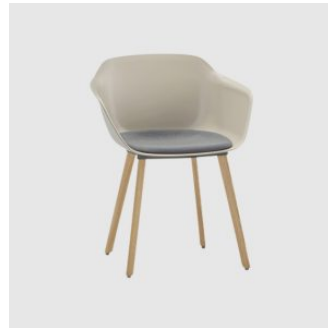

Taia Timber 4-Leg
ARMCHAIR
INCLASS