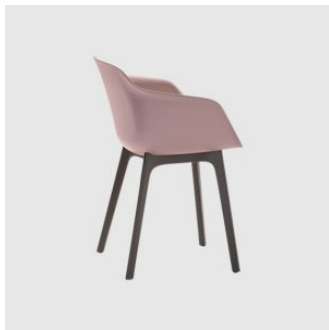

Taia Timber Trestle

INCLASS

DESIGN SIMON PENGELLY
INCLASS, SPAIN

Inspired by the silhouette of an open flower, Taia is an extensive seating collection that offers versatility, functionality and comfort with a timeless aesthetic. The enveloping shells are constructed from moulded polypropylene and are available fully upholstered or with optional seat cushions if additional comfort is required.

The Taia family includes the following base options; 4 Leg (metal and timber), Sled, Timber Trestle, Cantilever, 4-Way Swivel, 5-Way Castors. All chairs are available in selected house colours and finishes.

Glides: Standard plastic glides or felt glides for timber floors

COLLECTION

Taia 4-Leg
ARMCHAIR
INCLASS

Taia 4-Way Swivel
MEETING ARMCHAIR
INCLASS

Taia 5-Way Castor
TASK ARMCHAIR
INCLASS

Taia Cantilever
MEETING ARMCHAIR
INCLASS