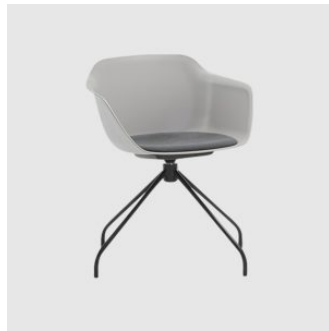

Taia Timber Trestle

INCLASS

DESIGN SIMON PENGELLY
INCLASS, SPAIN

Inspired by the silhouette of an open flower, Taia is an extensive seating collection that offers versatility, functionality and comfort with a timeless aesthetic. The enveloping shells are constructed from moulded polypropylene and are available fully upholstered or with optional seat cushions if additional comfort is required.

The Taia family includes the following base options; 4 Leg (metal and timber), Sled, Timber Trestle, Cantilever, 4-Way Swivel, 5-Way Castors. All chairs are available in selected house colours and finishes.

Upholstery: Shell covered with 15mm thick high density, high resilience CMHR polyurethane FR foam, seat only or fully upholstered in house fabric/leather or COM/COL

Base: Solid Oak frame reinforced with an inner steel structure, stained or lacquered to selected house colour

Glides: Standard plastic glides or felt glides for timber floors

COLLECTION

Taia 4-Leg
ARMCHAIR
INCLASS

Taia 4-Way Swivel
MEETING ARMCHAIR
INCLASS

Taia 5-Way Castor
TASK ARMCHAIR
INCLASS

Taia Cantilever
MEETING ARMCHAIR
INCLASS