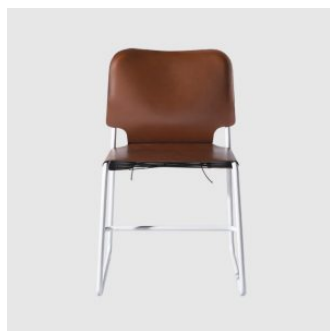

TBC1 Wire

Doweljones

DESIGN DALE HARDIMAN & ADAM LYNCH
DOWEL JONES, AUSTRALIA

LEADTIME

6-8 Weeks

TBC1 Wire (short for the Tubular Chair collection) is an Australian made tube and wire chair that is the most paired back of the TB range. The silhouette is defined by an archetypal chair shape, with the back rest and seat constructed from bent wire sections for comfort. The TBC 1 Wire Chair can be made suitable for both indoors and outdoors on request.

TBC1 Wire

W 470 D 450 H 780 | SH 460 (mm)

MATERIALS

Frame: Made of steel, powdercoated to selected finish

Glides: Nylon glides

COLLECTION

TBC1 Wire
CHAIR
DOWEL JONES

TBC1
CHAIR
DOWEL JONES