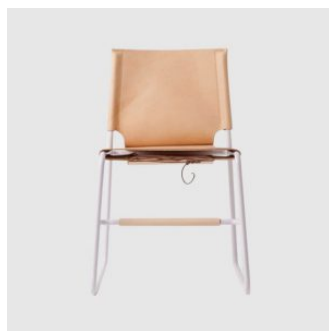

TBC1 Wire

Doweljones

DESIGN DALE HARDIMAN & ADAM LYNCH
DOWEL JONES, AUSTRALIA

LEADTIME

6-8 Weeks

TBC1 Wire (short for the Tubular Chair collection) is an Australian made tube and wire chair that is the most paired back of the TB range. The silhouette is defined by an archetypal chair shape, with the back rest and seat constructed from bent wire sections for comfort. The TBC 1 Wire Chair can be made suitable for both indoors and outdoors on request.

TBC1 Wire

W 470 D 450 H 780 | SH 460 (mm)

MATERIALS

Frame: Made of steel, powdercoated to selected finish

Glides: Nylon glides

COLLECTION

TBC1 Wire
CHAIR
DOWEL JONES

TBC1
CHAIR
DOWEL JONES