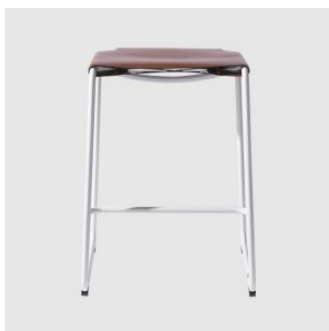

TBS
STOOL
DOWEL JONES

SYDNEY
5/50 Stanley Street
Darlinghurst

+61 2 9358 1155

MELBOURNE
11 Stanley Street
Collingwood

+61 3 9417 0781

ownworld.com.au