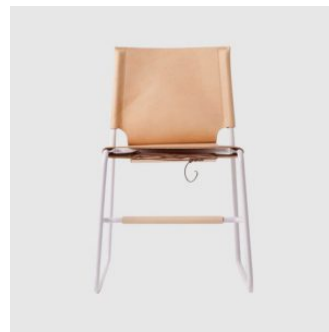

TBS

Doweljones

DESIGN DALE HARDIMAN & ADAM LYNCH
DOWEL JONES, AUSTRALIA

LEADTIME

6-8 Weeks

The TBS Stool is the backless counter and bar stool of the TB collection. Featuring a leather sling seat, The TBS Bar Stool was designed to explore the unique romanticism of leather furniture, allowing the material to age and mature over a long period of time with the owner.

TBCS Bar

W 450 D 500 H 750 (mm)

MATERIALS

Seat: Made of vegetable leather or tanned leather, to selected finish

Frame: Made of steel, powdercoated to selected finish

Glides: Nylon glides

COLLECTION

TBC1 Wire
CHAIR
DOWEL JONES

TBC1
CHAIR
DOWEL JONES

TBC2
CHAIR
DOWEL JONES

TBS Low
STOOL
DOWEL JONES

TBS
STOOL
DOWEL JONES

SYDNEY
5/50 Stanley Street
Darlinghurst

+61 2 9358 1155

MELBOURNE
11 Stanley Street
Collingwood

+61 3 9417 0781