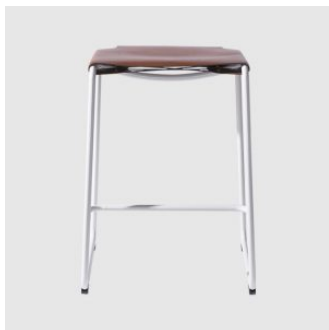

TBS

Doweljones

DESIGN DALE HARDIMAN & ADAM LYNCH
DOWEL JONES, AUSTRALIA

LEADTIME

6-8 Weeks

The TBS Stool is the backless counter and bar stool of the TB collection. Featuring a leather sling seat, The TBS Bar Stool was designed to explore the unique romanticism of leather furniture, allowing the material to age and mature over a long period of time with the owner.

TBCS Bar

W 450 D 500 H 750 (mm)

MATERIALS

Seat: Made of vegetable leather or tanned leather, to selected finish

Frame: Made of steel, powdercoated to selected finish

Glides: Nylon glides

COLLECTION

TBC1 Wire
CHAIR
DOWEL JONES

TBC1
CHAIR
DOWEL JONES

TBC2
CHAIR
DOWEL JONES

TBS Low
STOOL
DOWEL JONES

TBS
STOOL
DOWEL JONES

SYDNEY
5/50 Stanley Street
Darlinghurst

+61 2 9358 1155

MELBOURNE
11 Stanley Street
Collingwood

+61 3 9417 0781