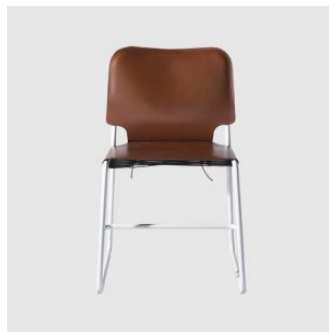

TBS

Doweljones

DESIGN DALE HARDIMAN & ADAM LYNCH
DOWEL JONES, AUSTRALIA

LEADTIME

6-8 Weeks

The TBS Stool is the backless counter and bar stool of the TB collection. Featuring a leather sling seat, The TBS Bar Stool was designed to explore the unique romanticism of leather furniture, allowing the material to age and mature over a long period of time with the owner.

TBCS Bar

W 450 D 500 H 750 (mm)

MATERIALS

Seat: Made of vegetable leather or tanned leather, to selected finish

Frame: Made of steel, powdercoated to selected finish

Glides: Nylon glides

COLLECTION

TBC1 Wire
CHAIR
DOWEL JONES

TBC1
CHAIR
DOWEL JONES

TBC2
CHAIR
DOWEL JONES

TBS Low
STOOL
DOWEL JONES

TBS
STOOL
DOWEL JONES

SYDNEY
5/50 Stanley Street
Darlinghurst

+61 2 9358 1155

MELBOURNE
11 Stanley Street
Collingwood

+61 3 9417 0781