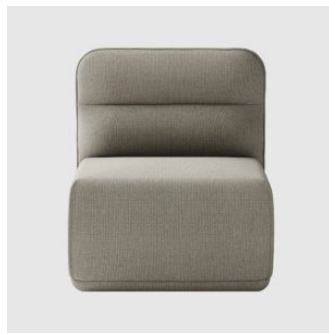

The Village Plump
MODULAR LOUNGE
APLOS