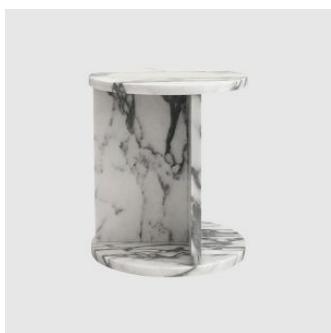

440 dia H 280 (mm)

SE-THRSH

440 dia H 480 (mm)

MATERIALS

Top: Solid marble or travertine, to selected finish

Base: Solid marble or travertine, to selected finish

COLLECTION

Mine Too

SIDE/COFFEE TABLE
SIDES

Stand Alone

SIDE/COFFEE TABLE
SIDES

Stand Three Ways

SIDE/COFFEE TABLE
SIDES

Stay There

SIDE/COFFEE TABLE
SIDES

There Oval