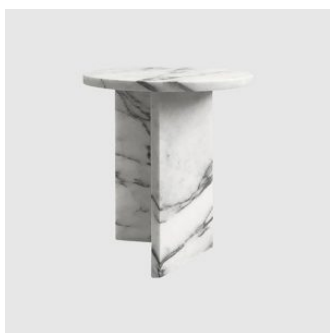

440 dia H 280 (mm)

SE-THRSH

440 dia H 480 (mm)

MATERIALS

Top: Solid marble or travertine, to selected finish

Base: Solid marble or travertine, to selected finish

COLLECTION

Mine Too

SIDE/COFFEE TABLE
SIDES

Stand Alone

SIDE/COFFEE TABLE
SIDES

Stand Three Ways

SIDE/COFFEE TABLE
SIDES

Stay There

SIDE/COFFEE TABLE
SIDES

There Oval