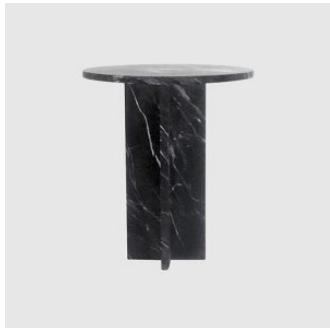

440 dia H 280 (mm)

SE-THRSH

440 dia H 480 (mm)

MATERIALS

Top: Solid marble or travertine, to selected finish

Base: Solid marble or travertine, to selected finish

COLLECTION

Mine Too

SIDE/COFFEE TABLE
SIDES

Stand Alone

SIDE/COFFEE TABLE
SIDES

Stand Three Ways

SIDE/COFFEE TABLE
SIDES

Stay There

SIDE/COFFEE TABLE
SIDES

There Oval

SIDE/COFFEE TABLE
SIDES

There Round

SIDE/COFFEE TABLE
SIDES

SYDNEY
5/50 Stanley Street
Darlinghurst

+61 2 9358 1155

MELBOURNE
11 Stanley Street
Collingwood

+61 3 9417 0781

ownworld.com.au