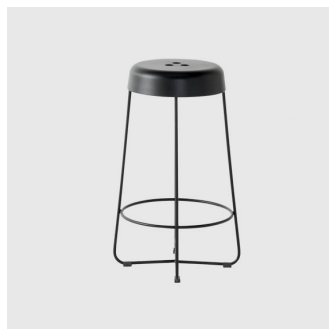

Thimble

Doweljones

DESIGN DALE HARDIMAN & ADAM LYNCH
DOWEL JONES, AUSTRALIA

The Thimble Table is the adult to the original Thimble Stool and Coffee table. Featuring a sturdy powder-coated steel base and solid timber top, the Thimble Dining Table will compliment any interior space.

Top: Solid wood to house finish

Material: Steel and aluminium to house powdercoat colour

COLLECTION

Thimble
STOOL
DOWEL JONES

Thimble
SIDE/COFFEE TABLE
DOWEL JONES

1/5 Thimble
STOOL
DOWEL JONES

Thimble Double
SIDE/COFFEE TABLE
DOWEL JONES