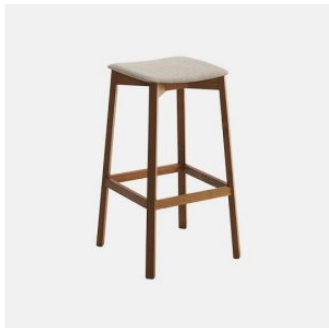

Designed by Adam Goodrum, Timber lives perfectly in different environments, such as public spaces and dining areas, relaxation corners and meeting rooms. A practical stackable chair, with backrest available in different versions, is accompanied by stools, armchair and lounge in a collection that meets the needs of the space in which it will fit, thanks to careful flexibility and wide customisation possibilities.

ownworld.com.au

DIMENSIONS

Counter Stool

W 460 D 460 H 670-690 | SH 650-670 (mm)

Barstool

W 460 D 460 H 770-790 | SH 750-770 (mm)

MATERIALS

Frame & Seat: Solid Beech wood to selected house finish

Optional Upholstery: FR polyurethane foam padding, upholstered in House Fabric, House Leather or COM/COL

Glides: Nylon

COLLECTION

Timber
STACKING CHAIR
CANTARUTTI

Timber
ARMCHAIR
CANTARUTTI

Timber
STOOL
CANTARUTTI

Timber Backless Low
STOOL
CANTARUTTI

Timber Backless
STOOL
CANTARUTTI

Timber
LOUNGE CHAIR
CANTARUTTI

Timber Slim
STACKING CHAIR
CANTARUTTI

Timber Slim
STOOL
CANTARUTTI

SYDNEY
5/50 Stanley Street
Darlinghurst