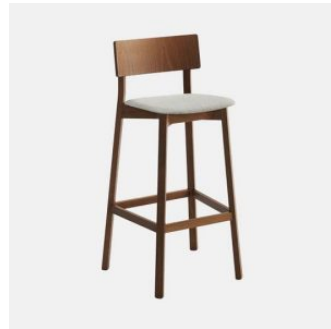

Designed by Adam Goodrum, Timber lives perfectly in different environments, such as public spaces and dining areas, relaxation corners and meeting rooms. A practical stackable chair, with backrest available in different versions, is accompanied by stools, armchair and lounge in a collection that meets the needs of the space in which it will fit, thanks to careful flexibility and wide customisation possibilities.

ownworld.com.au

DIMENSIONS

Counter Stool

W 460 D 460 H 670-690 | SH 650-670 (mm)

Barstool

W 460 D 460 H 770-790 | SH 750-770 (mm)

MATERIALS

Frame & Seat: Solid Beech wood to selected house finish

Optional Upholstery: FR polyurethane foam padding, upholstered in House Fabric, House Leather or COM/COL

Glides: Nylon

COLLECTION

Timber
STACKING CHAIR
CANTARUTTI

Timber
ARMCHAIR
CANTARUTTI

Timber
STOOL
CANTARUTTI

Timber Backless Low
STOOL
CANTARUTTI

Timber Backless
STOOL
CANTARUTTI

Timber
LOUNGE CHAIR
CANTARUTTI

Timber Slim
STACKING CHAIR
CANTARUTTI

Timber Slim
STOOL
CANTARUTTI

SYDNEY
5/50 Stanley Street
Darlinghurst