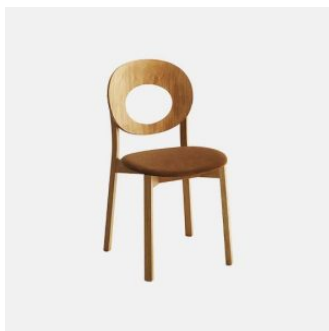

Timber Round
STACKING CHAIR
CANTARUTTI