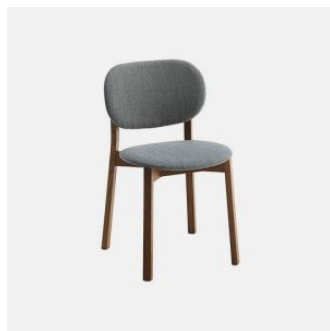

Timber Oval
STACKING CHAIR
CANTARUTTI