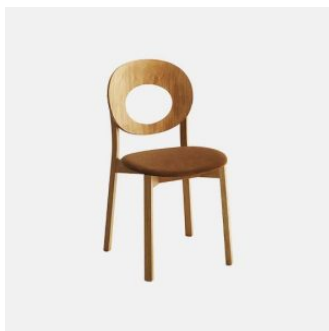

Designed by Adam Goodrum, Timber lives perfectly in different environments, such as public spaces and dining areas, relaxation corners and meeting rooms. A practical stackable chair, with backrest available in different versions, is accompanied by stools, armchair and lounge in a collection that meets the needs of the space in which it will fit, thanks to careful flexibility and wide customisation possibilities.

Glides: Nylon

COLLECTION

Timber
STACKING CHAIR
CANTARUTTI

Timber
ARMCHAIR
CANTARUTTI

Timber
STOOL
CANTARUTTI

Timber Backless Low
STOOL
CANTARUTTI

Timber Backless
STOOL
CANTARUTTI

Timber
LOUNGE CHAIR
CANTARUTTI

Timber Slim
STACKING CHAIR
CANTARUTTI

Timber Slim
STOOL
CANTARUTTI

SYDNEY
5/50 Stanley Street
Darlinghurst

+61 2 9358 1155

MELBOURNE
11 Stanley Street
Collingwood

+61 3 9417 0781

ownworld.com.au

Timber Round
STACKING CHAIR
CANTARUTTI