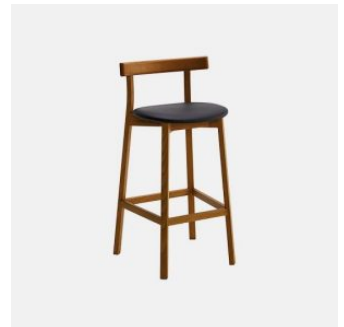

Timber Slim
STOOL
CANTARUTTI

SYDNEY
5/50 Stanley Street
Darlinghurst

+61 2 9358 1155

MELBOURNE
11 Stanley Street
Collingwood

+61 3 9417 0781

ownworld.com.au