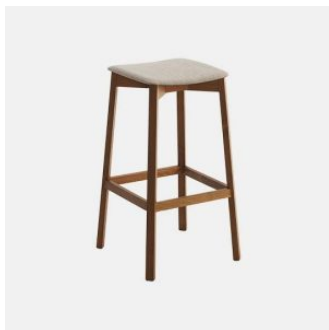

ownworld.com.au

DIMENSIONS

Counter Stool

W 520 D 450 H 920 | SH 650-670 (mm)

Barstool

W 520 D 450 H 1020 | SH 750-770 (mm)

MATERIALS

Frame, Seat & Back: Solid Beech wood to selected house finish

Optional Upholstery: FR polyurethane foam padding, upholstered in House Fabric, House Leather or COM/COL

Glides: Nylon

COLLECTION

Timber
STACKING CHAIR
CANTARUTTI

Timber
ARMCHAIR
CANTARUTTI

Timber
STOOL
CANTARUTTI

Timber Backless Low
STOOL
CANTARUTTI

Timber Backless
STOOL
CANTARUTTI

Timber
LOUNGE CHAIR
CANTARUTTI

Timber Slim
STACKING CHAIR
CANTARUTTI

Timber Slim
STOOL
CANTARUTTI

SYDNEY
5/50 Stanley Street
Darlinghurst