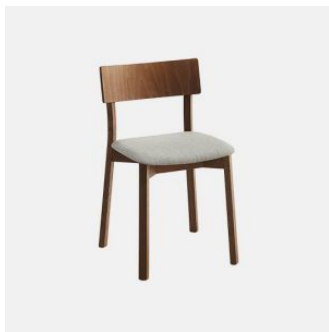

DIMENSIONS

Counter Stool

W 520 D 450 H 920 | SH 650-670 (mm)

Barstool

W 520 D 450 H 1020 | SH 750-770 (mm)

MATERIALS

Frame, Seat & Back: Solid Beech wood to selected house finish

Optional Upholstery: FR polyurethane foam padding, upholstered in House Fabric, House Leather or COM/COL

Glides: Nylon

COLLECTION

Timber
STACKING CHAIR
CANTARUTTI