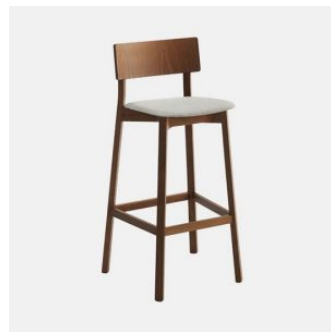

Designed by Adam Goodrum, Timber lives perfectly in different environments, such as public spaces and dining areas, relaxation corners and meeting rooms. A practical stackable chair, with backrest available in different versions, is accompanied by stools, armchair and lounge in a collection that meets the needs of the space in which it will fit, thanks to careful flexibility and wide customisation possibilities.

Optional Upholstery: FR polyurethane foam padding, upholstered in House Fabric, House Leather or COM/COL

Glides: Nylon

COLLECTION

Timber
STACKING CHAIR
CANTARUTTI

Timber
ARMCHAIR
CANTARUTTI

Timber
STOOL
CANTARUTTI

Timber Backless Low
STOOL
CANTARUTTI

Timber Backless
STOOL
CANTARUTTI

Timber
LOUNGE CHAIR
CANTARUTTI

Timber Slim
STACKING CHAIR
CANTARUTTI

Timber Slim
STOOL
CANTARUTTI

SYDNEY
5/50 Stanley Street
Darlinghurst