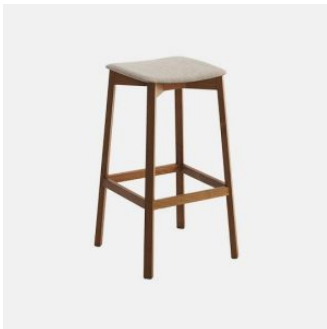

## MATERIALS

Frame, Seat & Back: Solid Beech wood to selected house finish

Optional Upholstery: FR polyurethane foam padding, upholstered in House Fabric, House Leather or COM/COL

Glides: Nylon

## COLLECTION

**Timber**  
STACKING CHAIR  
CANTARUTTI

**Timber**  
ARMCHAIR  
CANTARUTTI

**Timber**  
STOOL  
CANTARUTTI

**Timber Backless Low**  
STOOL  
CANTARUTTI

**Timber Backless**  
STOOL  
CANTARUTTI