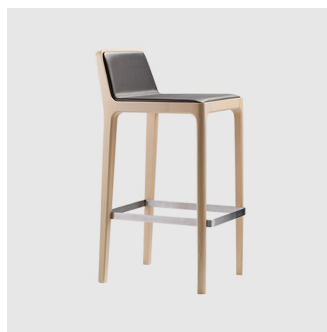

Tiptap

LIVONI
— since 1895

DESIGN CLAUDIO PERIN
LIVONI, ITALY

The Tip Tap collection is a simple yet smart offering, characterised by the upholstered seat and back, bounded by the minimal timber profile. The bevels of the wooden frame soften the profile, while retaining strength and solidity.

Base: Constructed from Beech wood, stained to selected house colour

Glides: Plastic glides

COLLECTION

Tiptap
CHAIR
LIVONI

Tiptap
ARMCHAIR
LIVONI

Tiptap
STOOL
LIVONI

SYDNEY
5/50 Stanley Street
Darlinghurst

+61 2 9358 1155