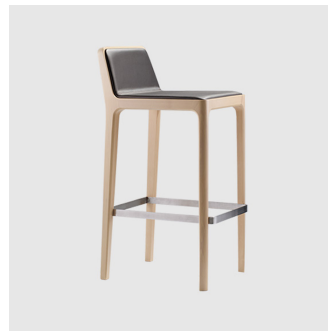

Tiptap
STOOL
LIVONI

SYDNEY
5/50 Stanley Street
Darlinghurst

+61 2 9358 1155

MELBOURNE
11 Stanley Street
Collingwood

+61 3 9417 0781

ownworld.com.au