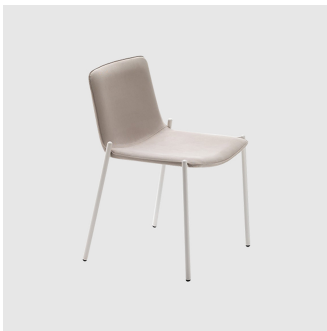

Trampoliere Outdoor

MIDJ

DESIGN ROBERTO PAOLI
MIDJ, ITALY

Trampoliere is a simple yet elegant seating project that plays with balance. The seat appears independent from the legs and is supported by a concealed connecting structure. The deceptively slight frame is, in reality, extremely solid and strong. Emphasising the concept of the separate seat, the leg frame extends upward a few millimeters above, a detail that gives it a unique touch.

The Trampoliere collection includes a stacking indoor chair, barstool, low lounge chair and outdoor collection.

PRICING

\$380 — \$380 Trade pricing ex GST
Min = entry level, max = premium finishes

Contact us for volume pricing

MATERIALS

Frame: Constructed from steel, powdercoated to house colour

Glides: Plastic glides

COLLECTION

Trampoline
STACKING CHAIR
MIDJ

Trampoline
LOUNGE CHAIR
MIDJ

Trampoline Outdoor
STACKING CHAIR
MIDJ

Trampoline Outdoor
STOOL
MIDJ