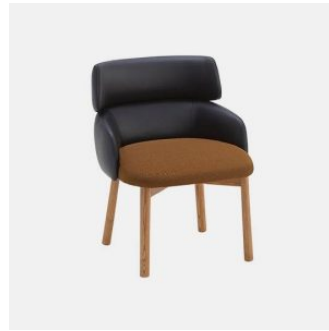

Designed by Andrea Steidl, Tuilli is a wide Collection that finds its place in the common areas related to welcoming and waiting, and in the more private ones of domestic spaces. The various components, with structure in wood or metal, highlight a strong and eclectic personality that meets different needs and tastes, thanks to a wide range of finishes and coatings.

ownworld.com.au

DIMENSIONS

Low Back Lounge Chair

W 800 D 800 H 880 | SH 400 (mm)

High Back Lounge Chair

W 800 D 670 H 620 | SH 400 (mm)

MATERIALS

Seat & Back: FR polyurethane foam padding, upholstered in House Fabric, House Leather or COM/COL

Base: Solid Ash wood to selected house finish

Glides: Nylon

COLLECTION

Tuilli Full Back
CHAIR
CANTARUTTI

Tuilli Open Back
CHAIR
CANTARUTTI

Tuilli Full Back
ARMCHAIR
CANTARUTTI

Tuilli Open Back
ARMCHAIR
CANTARUTTI