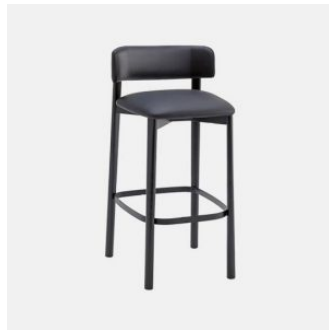

Tuilli Open Back
STOOL
CANTARUTTI