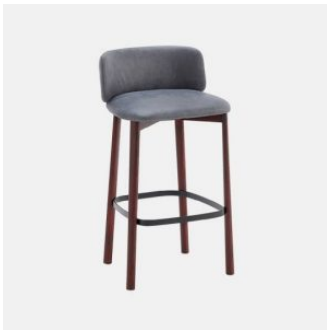

Designed by Andrea Steidl, Tuilli is a wide Collection that finds its place in the common areas related to welcoming and waiting, and in the more private ones of domestic spaces. The various components, with structure in wood or metal, highlight a strong and eclectic personality that meets different needs and tastes, thanks to a wide range of finishes and coatings.

ownworld.com.au

DIMENSIONS

Low Back Lounge Chair

W 800 D 800 H 880 | SH 400 (mm)

High Back Lounge Chair

W 800 D 670 H 620 | SH 400 (mm)

MATERIALS

Seat & Back: FR polyurethane foam padding, upholstered in House Fabric, House Leather or COM/COL

Base: Solid Ash wood to selected house finish

Glides: Nylon

COLLECTION

Tuilli Full Back
CHAIR
CANTARUTTI

Tuilli Open Back
CHAIR
CANTARUTTI

Tuilli Full Back
ARMCHAIR
CANTARUTTI

Tuilli Open Back
ARMCHAIR
CANTARUTTI