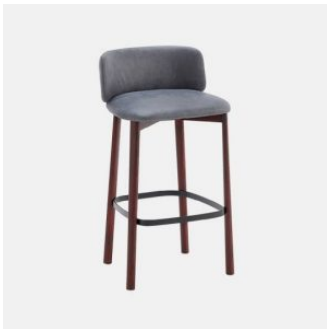

## MATERIALS

Seat & Back: FR polyurethane foam padding, upholstered in House Fabric, House Leather or COM/COL

Base: Solid Ash wood to selected house finish

Glides: Nylon

## COLLECTION

**Tuilli Full Back**  
CHAIR  
CANTARUTTI

**Tuilli Open Back**  
CHAIR  
CANTARUTTI

**Tuilli Full Back**  
ARMCHAIR  
CANTARUTTI

**Tuilli Open Back**  
ARMCHAIR  
CANTARUTTI

**Tuilli Full Back**  
STOOL  
CANTARUTTI