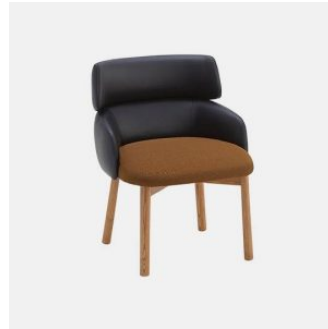

## MATERIALS

Seat & Back: FR polyurethane foam padding, upholstered in House Fabric, House Leather or COM/COL

Base: Solid Ash wood to selected house finish

Glides: Nylon

## COLLECTION

**Tuilli Full Back**  
CHAIR  
CANTARUTTI

**Tuilli Open Back**  
CHAIR  
CANTARUTTI

**Tuilli Full Back**  
ARMCHAIR  
CANTARUTTI

**Tuilli Open Back**  
ARMCHAIR  
CANTARUTTI

**Tuilli Full Back**  
STOOL  
CANTARUTTI