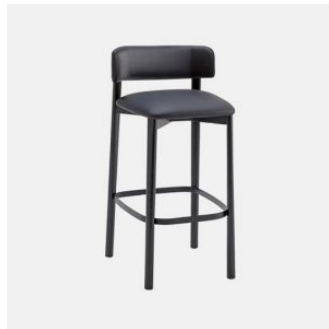

## MATERIALS

Seat & Back: FR polyurethane foam padding, upholstered in House Fabric, House Leather or COM/COL

Base: Solid Ash wood to selected house finish

Glides: Nylon

## COLLECTION

**Tuilli Full Back**  
CHAIR  
CANTARUTTI

**Tuilli Open Back**  
CHAIR  
CANTARUTTI

**Tuilli Full Back**  
ARMCHAIR  
CANTARUTTI

**Tuilli Open Back**  
ARMCHAIR  
CANTARUTTI

**Tuilli Full Back**  
STOOL  
CANTARUTTI