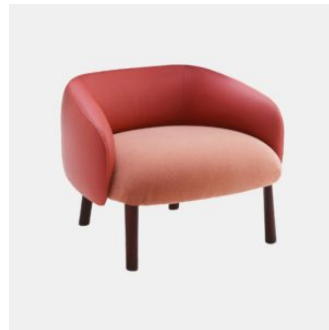

Tuilli
LOUNGE CHAIR
CANTARUTTI