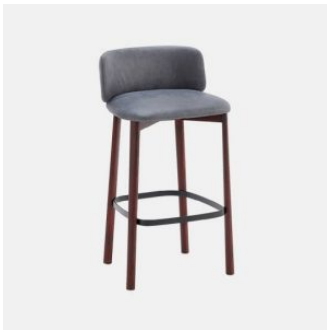

Designed by Andrea Steidl, Tuilli is a wide Collection that finds its place in the common areas related to welcoming and waiting, and in the more private ones of domestic spaces. The various components, with structure in wood or metal, highlight a strong and eclectic personality that meets different needs and tastes, thanks to a wide range of finishes and coatings.

Base: Solid Ash wood to selected house finish

Glides: Nylon

COLLECTION

Tuilli Full Back
CHAIR
CANTARUTTI

Tuilli Open Back
CHAIR
CANTARUTTI

Tuilli Full Back
ARMCHAIR
CANTARUTTI

Tuilli Open Back
ARMCHAIR
CANTARUTTI