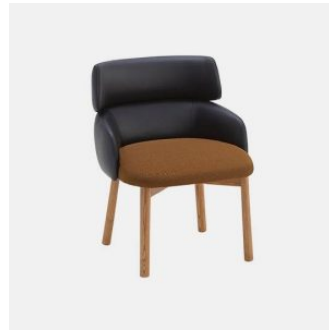

Tuilli Full Back

cantarutti

DESIGN ANDREA STEIDL
CANTARUTTI, ITALY

Tuilli extends the concept of warm and refined hospitality to soft and enveloping shapes. Generous silhouettes are accompanied by volumes of different sizes that strike a recognisable aesthetic; an elegant balance between classic and modern. Numerous elements meet in spaces that require distinctive solutions, united by formal coherence and meticulous details of graphic elegance.

Designed by Andrea Steidl, Tuilli is a wide Collection that finds its place in the common areas related to welcoming and waiting, and in the more private ones of domestic spaces. The various components, with structure in wood or metal, highlight a strong and eclectic personality that meets different needs and tastes, thanks to a wide range of finishes and coatings.

Base: Solid Ash wood to selected house finish

Glides: Nylon

COLLECTION

Tuilli Full Back
CHAIR
CANTARUTTI

Tuilli Open Back
CHAIR
CANTARUTTI

Tuilli Full Back
ARMCHAIR
CANTARUTTI

Tuilli Open Back
ARMCHAIR
CANTARUTTI