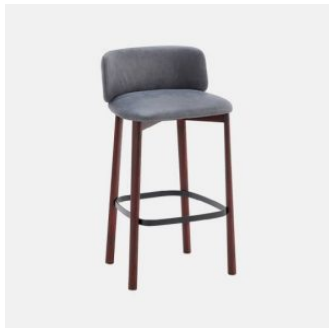

Designed by Andrea Steidl, Tuilli is a wide Collection that finds its place in the common areas related to welcoming and waiting, and in the more private ones of domestic spaces. The various components, with structure in wood or metal, highlight a strong and eclectic personality that meets different needs and tastes, thanks to a wide range of finishes and coatings.

## MATERIALS

Seat & Back: FR polyurethane foam padding, upholstered in House Fabric, House Leather or COM/COL

Frame: Metal to selected house powdercoat colour

Glides: Nylon

## COLLECTION

**Tuilli Full Back**  
CHAIR  
CANTARUTTI

**Tuilli Open Back**  
CHAIR  
CANTARUTTI

**Tuilli Full Back**  
ARMCHAIR  
CANTARUTTI

**Tuilli Open Back**  
ARMCHAIR  
CANTARUTTI

**Tuilli Full Back**  
STOOL  
CANTARUTTI