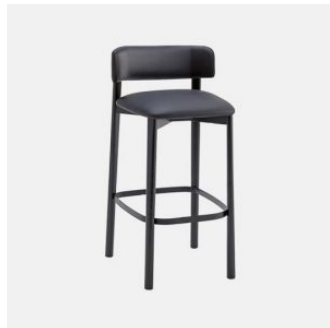

## MATERIALS

Seat & Back: FR polyurethane foam padding, upholstered in House Fabric, House Leather or COM/COL

Frame: Metal to selected house powdercoat colour

Glides: Nylon

## COLLECTION

**Tuilli Full Back**  
CHAIR  
CANTARUTTI

**Tuilli Open Back**  
CHAIR  
CANTARUTTI

**Tuilli Full Back**  
ARMCHAIR  
CANTARUTTI

**Tuilli Open Back**  
ARMCHAIR  
CANTARUTTI

**Tuilli Full Back**  
STOOL  
CANTARUTTI