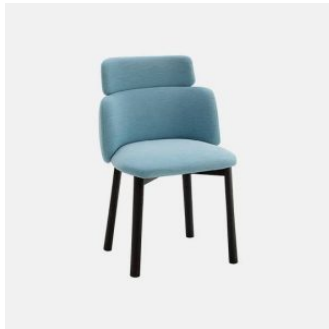

DIMENSIONS

Low Back Lounge Chair

W 800 D 800 H 880 | SH 400 (mm)

High Back Lounge Chair

W 800 D 670 H 620 | SH 400 (mm)

MATERIALS

Seat & Back: FR polyurethane foam padding, upholstered in House Fabric, House Leather or COM/COL

Frame: Metal to selected house powdercoat colour

Glides: Nylon

COLLECTION

Tuilli Full Back
CHAIR
CANTARUTTI