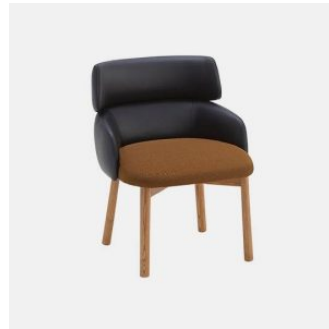

## *Tuilli Metal*

**cantarutti**

**DESIGN** ANDREA STEIDL  
CANTARUTTI, ITALY

Tuilli extends the concept of warm and refined hospitality to soft and enveloping shapes. Generous silhouettes are accompanied by volumes of different sizes that strike a recognisable aesthetic; an elegant balance between classic and modern. Numerous elements meet in spaces that require distinctive solutions, united by formal coherence and meticulous details of graphic elegance.

Designed by Andrea Steidl, Tuilli is a wide Collection that finds its place in the common areas related to welcoming and waiting, and in the more private ones of domestic spaces. The various components, with structure in wood or metal, highlight a strong and eclectic personality that meets different needs and tastes, thanks to a wide range of finishes and coatings.

## MATERIALS

Seat & Back: FR polyurethane foam padding, upholstered in House Fabric, House Leather or COM/COL

Frame: Metal to selected house powdercoat colour

Glides: Nylon

## COLLECTION

**Tuilli Full Back**  
CHAIR  
CANTARUTTI

**Tuilli Open Back**  
CHAIR  
CANTARUTTI

**Tuilli Full Back**  
ARMCHAIR  
CANTARUTTI

**Tuilli Open Back**  
ARMCHAIR  
CANTARUTTI

**Tuilli Full Back**  
STOOL  
CANTARUTTI