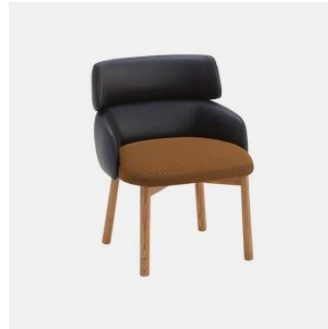

Designed by Andrea Steidl, Tuilli is a wide Collection that finds its place in the common areas related to welcoming and waiting, and in the more private ones of domestic spaces. The various components, with structure in wood or metal, highlight a strong and eclectic personality that meets different needs and tastes, thanks to a wide range of finishes and coatings.

MELBOURNE
11 Stanley Street
Collingwood

+61 3 9417 0781

ownworld.com.au

DIMENSIONS

W 470 D 490 H 800 | SH 480 (mm)

MATERIALS

Seat & Back: FR polyurethane foam padding, upholstered in House Fabric, House Leather or COM/COL

Base: Solid Ash wood to selected house finish

Glides: Nylon

COLLECTION

Tuilli Full Back
CHAIR
CANTARUTTI

Tuilli Open Back
CHAIR
CANTARUTTI

Tuilli Full Back
ARMCHAIR
CANTARUTTI

Tuilli Open Back
ARMCHAIR
CANTARUTTI