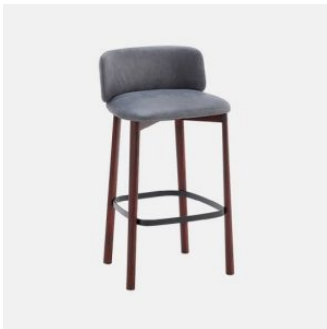

Designed by Andrea Steidl, Tuilli is a wide Collection that finds its place in the common areas related to welcoming and waiting, and in the more private ones of domestic spaces. The various components, with structure in wood or metal, highlight a strong and eclectic personality that meets different needs and tastes, thanks to a wide range of finishes and coatings.

Base: Solid Ash wood to selected house finish

Glides: Nylon

COLLECTION

Tuilli Full Back
CHAIR
CANTARUTTI

Tuilli Open Back
CHAIR
CANTARUTTI

Tuilli Full Back
ARMCHAIR
CANTARUTTI

Tuilli Open Back
ARMCHAIR
CANTARUTTI