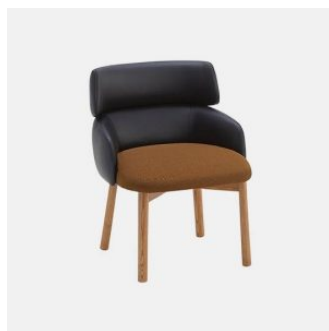

Designed by Andrea Steidl, Tuilli is a wide Collection that finds its place in the common areas related to welcoming and waiting, and in the more private ones of domestic spaces. The various components, with structure in wood or metal, highlight a strong and eclectic personality that meets different needs and tastes, thanks to a wide range of finishes and coatings.

## MATERIALS

Seat & Back: FR polyurethane foam padding, upholstered in House Fabric, House Leather or COM/COL

Base: Solid Ash wood to selected house finish

Glides: Nylon

## COLLECTION

**Tuilli Full Back**  
CHAIR  
CANTARUTTI

**Tuilli Open Back**  
CHAIR  
CANTARUTTI

**Tuilli Full Back**  
ARMCHAIR  
CANTARUTTI

**Tuilli Open Back**  
ARMCHAIR  
CANTARUTTI

**Tuilli Full Back**  
STOOL  
CANTARUTTI