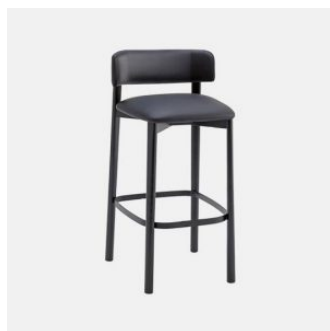

## MATERIALS

Seat & Back: FR polyurethane foam padding, upholstered in House Fabric, House Leather or COM/COL

Base: Solid Ash wood to selected house finish

Glides: Nylon

## COLLECTION

**Tuilli Full Back**  
CHAIR  
CANTARUTTI

**Tuilli Open Back**  
CHAIR  
CANTARUTTI

**Tuilli Full Back**  
ARMCHAIR  
CANTARUTTI

**Tuilli Open Back**  
ARMCHAIR  
CANTARUTTI

**Tuilli Full Back**  
STOOL  
CANTARUTTI