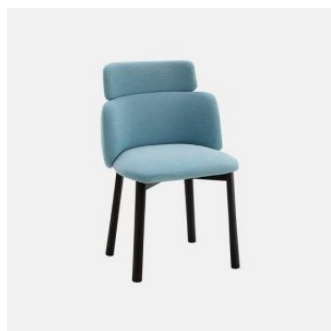

DIMENSIONS

W 620 D 585 H 800 | AH 765 SH 480 (mm)

MATERIALS

Seat & Back: FR polyurethane foam padding, upholstered in House Fabric, House Leather or COM/COL

Base: Solid Ash wood to selected house finish

Glides: Nylon

COLLECTION

Tuilli Full Back
CHAIR
CANTARUTTI