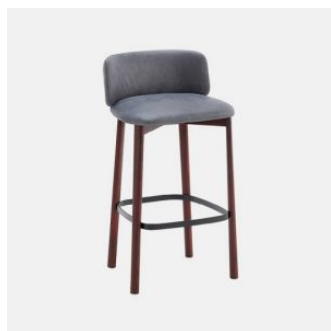

## MATERIALS

Seat & Back: FR polyurethane foam padding, upholstered in House Fabric, House Leather or COM/COL

Base: Solid Ash wood to selected house finish

Glides: Nylon

## COLLECTION

**Tuilli Full Back**  
CHAIR  
CANTARUTTI

**Tuilli Open Back**  
CHAIR  
CANTARUTTI

**Tuilli Full Back**  
ARMCHAIR  
CANTARUTTI

**Tuilli Open Back**  
ARMCHAIR  
CANTARUTTI

**Tuilli Full Back**  
STOOL  
CANTARUTTI