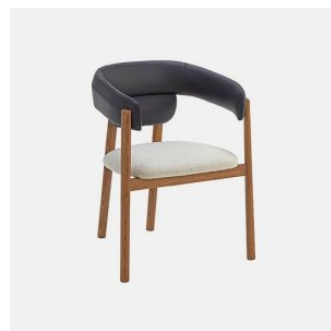

Designed by Andrea Steidl, Tuilli is a wide Collection that finds its place in the common areas related to welcoming and waiting, and in the more private ones of domestic spaces. The various components, with structure in wood or metal, highlight a strong and eclectic personality that meets different needs and tastes, thanks to a wide range of finishes and coatings.

## MATERIALS

Seat & Back: FR polyurethane foam padding, upholstered in House Fabric, House Leather or COM/COL

Base: Solid Ash wood to selected house finish

Glides: Nylon

## COLLECTION

**Tuilli Full Back**  
CHAIR  
CANTARUTTI

**Tuilli Open Back**  
CHAIR  
CANTARUTTI

**Tuilli Full Back**  
ARMCHAIR  
CANTARUTTI

**Tuilli Open Back**  
ARMCHAIR  
CANTARUTTI

**Tuilli Full Back**  
STOOL  
CANTARUTTI