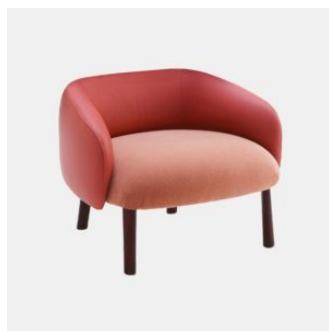

Tuilli
LOUNGE CHAIR
CANTARUTTI