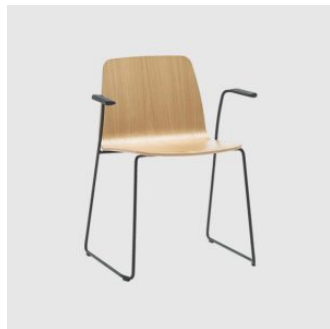

**Varya 4-Leg on Castors**  
CHAIR  
INCLASS

**Varya**  
BEAM SEATING  
INCLASS

**Varya Wood 4-Leg**  
STACKING CHAIR  
INCLASS

**Varya Wood 4-Leg**  
CHAIR  
INCLASS

**Varya Wood 4-Leg**  
STOOL  
INCLASS

**Varya Wood Sled**  
STACKING CHAIR  
INCLASS

**Varya Wood Sled**  
STOOL  
INCLASS

**Varya Wood 4-Way Swivel**  
MEETING CHAIR  
INCLASS

SYDNEY  
5/50 Stanley Street  
Darlinghurst

+61 2 9358 1155

MELBOURNE  
11 Stanley Street  
Collingwood