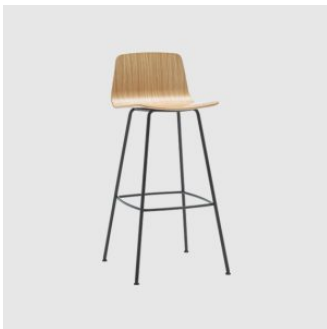

**Varya 4-Leg on Castors**  
CHAIR  
INCLASS

**Varya**  
BEAM SEATING  
INCLASS

**Varya Wood 4-Leg**  
STACKING CHAIR  
INCLASS

**Varya Wood 4-Leg**  
CHAIR  
INCLASS

**Varya Wood 4-Leg**  
STOOL  
INCLASS

**Varya Wood Sled**  
STACKING CHAIR  
INCLASS

**Varya Wood Sled**  
STOOL  
INCLASS

**Varya Wood 4-Way Swivel**  
MEETING CHAIR  
INCLASS

SYDNEY  
5/50 Stanley Street  
Darlinghurst

+61 2 9358 1155

MELBOURNE  
11 Stanley Street  
Collingwood