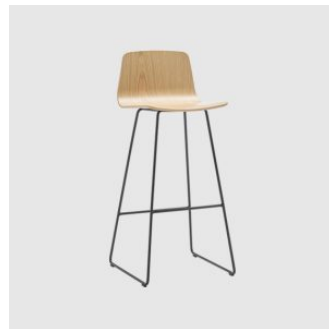

**Varya 4-Leg on Castors**  
CHAIR  
INCLASS

**Varya**  
BEAM SEATING  
INCLASS

**Varya Wood 4-Leg**  
STACKING CHAIR  
INCLASS

**Varya Wood 4-Leg**  
CHAIR  
INCLASS

**Varya Wood 4-Leg**  
STOOL  
INCLASS

**Varya Wood Sled**  
STACKING CHAIR  
INCLASS

**Varya Wood Sled**  
STOOL  
INCLASS

**Varya Wood 4-Way Swivel**  
MEETING CHAIR  
INCLASS

SYDNEY  
5/50 Stanley Street  
Darlinghurst

+61 2 9358 1155

MELBOURNE  
11 Stanley Street  
Collingwood