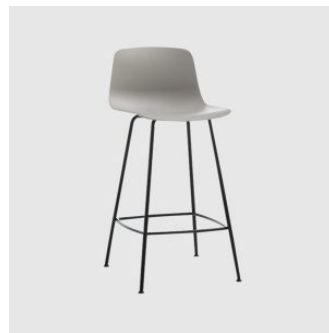

Varya 4-Leg

INCLASS

DESIGN SIMON PENGELLY
INCLASS, SPAIN

Exclusive to ownworld except WA

The Varya collection comprises an extensive range of chairs, armchairs, stools and benches. The seat shell is available in moulded thermoplastic in twelve colours and also upholstered in three variants. The collection is generated by combining comfortable seats and different metallic or timber bases.

Base: 16mm steel tube, to selected house finish

Optional Arms: Base: 16mm steel tube, to selected house finish

Glides: Standard plastic glides or felt glides for timber floors

COLLECTION

Varya 4-Leg
STACKING CHAIR
INCLASS

Varya 4-Leg
CHAIR
INCLASS

Varya 4-Leg
STOOL
INCLASS

Varya 4-Way Swivel
MEETING CHAIR
INCLASS

Varya 4-Way Swivel on Castors
MEETING CHAIR
INCLASS

Varya Sled
STOOL
INCLASS

Varya Sled
STACKING CHAIR
INCLASS

Varya Timber 4-Leg
STOOL
INCLASS