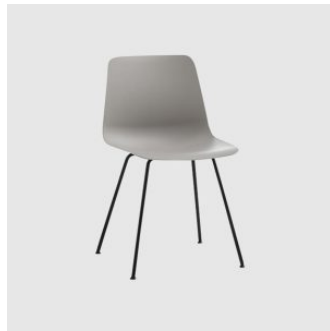

Varya 4-Leg
CHAIR
INCLASS