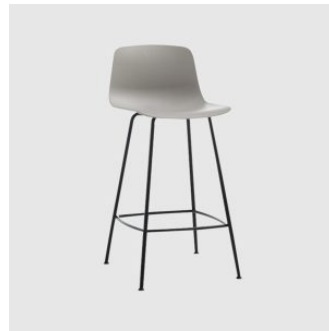

Varya 4-Leg
STOOL
INCLASS