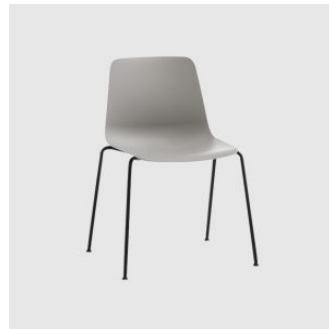

Varya 4-Leg on Castors

INCLASS

DESIGN SIMON PENGELLY
INCLASS, SPAIN

The Varya collection comprises an extensive range of chairs, armchairs, stools and benches. The seat shell is available in moulded thermoplastic in twelve colours and also upholstered in three variants. The collection is generated by combining comfortable seats and different metallic or timber bases.

Shell: Made from polypropylene, reinforced with glass fiber, to selected finish

Upholstery: FR foam, fully upholstered, to selected finish

Base: 18mm round steel tube, to selected finish

Castors: 65mm dia Black double soft-tread castors with self-braking

COLLECTION

Varya 4-Leg
STOOL
INCLASS

Varya 4-Leg
CHAIR
INCLASS

Varya 4-Leg
STACKING CHAIR
INCLASS

Varya 4-Leg on Castors
CHAIR
INCLASS

Varya 4-Way Swivel
MEETING CHAIR
INCLASS

Varya 4-Way Swivel on Castors
MEETING CHAIR
INCLASS