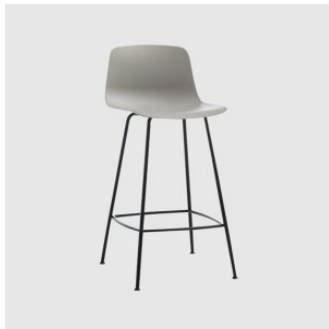

DIMENSIONS

VAR0032 (4-Leg on Castors)

VAR0034 (Basket)

W 490 D 520 H 810 | SH 450 (mm)

MATERIALS

Shell: Made from polypropylene, reinforced with glass fiber, to selected finish

Upholstery: FR foam, fully upholstered, to selected finish

Base: 18mm round steel tube, to selected finish

Castors: 65mm dia Black double soft-tread castors with self-braking

COLLECTION

Varya 4-Leg
STOOL
INCLASS