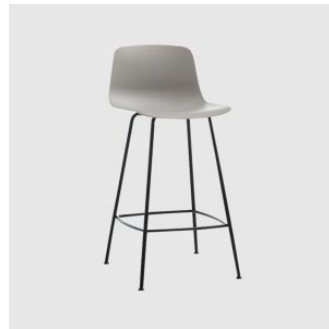

Varya 4-Way Swivel

INCLASS

DESIGN SIMON PENGELLY
INCLASS, SPAIN

The Varya collection comprises an extensive range of chairs, armchairs, stools and benches. The seat shell is available in moulded thermoplastic in twelve colours and also upholstered in three variants. The collection is generated by combining comfortable seats and different metallic or timber bases.

Base: Cast aluminium alloy, to selected house finish

Optional Arms: 16mm steel tube, to selected house finish

Glides: Standard plastic glides or felt glides for timber floors

COLLECTION

Varya 4-Leg
STACKING CHAIR
INCLASS

Varya 4-Leg
CHAIR
INCLASS

Varya 4-Leg
STOOL
INCLASS

Varya 4-Way Swivel
MEETING CHAIR
INCLASS

Varya 4-Way Swivel on Castors
MEETING CHAIR
INCLASS

Varya Sled
STOOL
INCLASS

Varya Sled
STACKING CHAIR
INCLASS

Varya Timber 4-Leg
STOOL
INCLASS