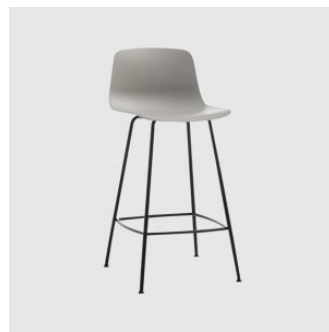

Varya 4-Leg
STOOL
INCLASS