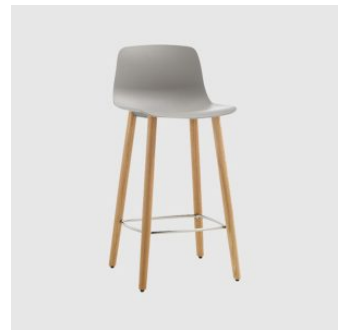

Varya Timber 4-Leg
STOOL
INCLASS

SYDNEY
5/50 Stanley Street
Darlinghurst

+61 2 9358 1155

MELBOURNE
11 Stanley Street
Collingwood

+61 3 9417 0781

ownworld.com.au