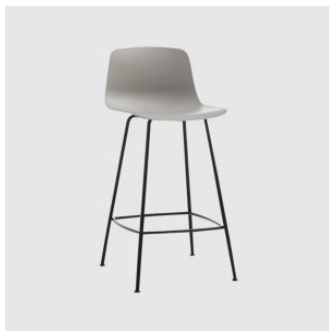

DIMENSIONS

VAR0052 (No arms)

W 510 D 540 H 810 | SH 450 (mm)

VAR0054 (With arms)

W 540 D 540 H 810 | AH 650 SH 450 (mm)

MATERIALS

Shell: Made from polypropylene, reinforced with glass fiber, to selected finish

Upholstery: FR foam, fully upholstered, to selected finish

Base/Arms: Double core 22mm round steel tube, to selected finish

Glides: Nylon glides

COLLECTION

Varya 4-Leg
STOOL
INCLASS