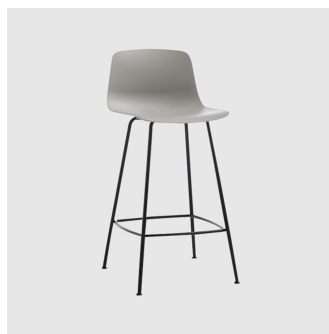

Varya

INCLASS

DESIGN SIMON PENGELLY
INCLASS, SPAIN

The Varya collection comprises an extensive range of chairs, armchairs, stools and benches. The seat shell is available in moulded thermoplastic in twelve colours and also upholstered in three variants. The collection is generated by combining comfortable seats and different metallic or timber bases.

VARo750 (5-seater)
W 2770 D 520 H 810 | SH 440 (mm)

MATERIALS

Shell: Polypropylene reinforced with fibreglass

Upholstery: Shell covered with 15mm thick high density, high resilience CMHR polyurethane FR foam, seat only or fully upholstered in house fabric/leather or COM/COL

Base: Cast aluminium alloy, to selected house finish

Optional Arms: 16mm steel tube, to selected house finish

Glides: Standard plastic glides or felt glides for timber floors

COLLECTION

Varya 4-Leg
CHAIR
INCLASS

Varya 4-Leg
STACKING CHAIR
INCLASS

Varya 4-Leg
STOOL
INCLASS

Varya 4-Way Swivel
MEETING CHAIR
INCLASS

Varya 4-Way Swivel on Castors
MEETING CHAIR
INCLASS

Varya Sled
STACKING CHAIR
INCLASS

Varya Sled
STOOL
INCLASS