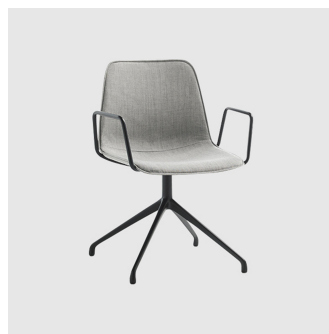

VARo750 (5-seater)
W 2770 D 520 H 810 | SH 440 (mm)

MATERIALS

Shell: Polypropylene reinforced with fibreglass

Upholstery: Shell covered with 15mm thick high density, high resilience CMHR polyurethane FR foam, seat only or fully upholstered in house fabric/leather or COM/COL

Base: Cast aluminium alloy, to selected house finish

Optional Arms: 16mm steel tube, to selected house finish

Glides: Standard plastic glides or felt glides for timber floors

COLLECTION

Varya 4-Leg
CHAIR
INCLASS

Varya 4-Leg
STACKING CHAIR
INCLASS

Varya 4-Leg
STOOL
INCLASS

Varya 4-Way Swivel
MEETING CHAIR
INCLASS

Varya 4-Way Swivel on Castors
MEETING CHAIR
INCLASS

Varya Sled
STACKING CHAIR
INCLASS

Varya Sled
STOOL
INCLASS