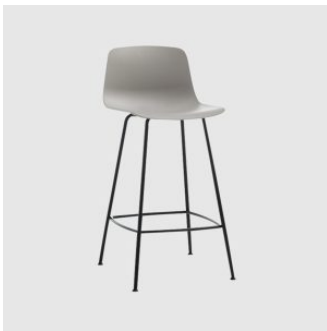

Varya Plastic 4-Leg

INCLASS

DESIGN SIMON PENGELLY
INCLASS, SPAIN

The Varya collection comprises an extensive range of chairs, armchairs, stools and benches. The seat shell is available in moulded thermoplastic in twelve colours and also upholstered in three variants. The collection is generated by combining comfortable seats and different metallic or timber bases.

Varya is available with the following base options; 4 Leg (metal and timber), Sled, 4-Way Swivel and 4-Way or 5-Way on castors. Beam seating is also available. All chairs are available with or without arms, and in selected house colours or finishes.

MELBOURNE
11 Stanley Street
Collingwood

+61 3 9417 0781

ownworld.com.au

DIMENSIONS

VAR0017

W 510 D 540 H 810 | SH 450 (mm)

MATERIALS

Shell: Made from polypropylene, reinforced with glass fiber, to selected finish

Upholstery: FR foam, fully upholstered, to selected finish

Bases: Made from polypropylene, reinforced with glass fiber, to selected finish

Glides: Nylon glides

COLLECTION

Varya 4-Leg

STOOL
INCLASS

Varya 4-Leg