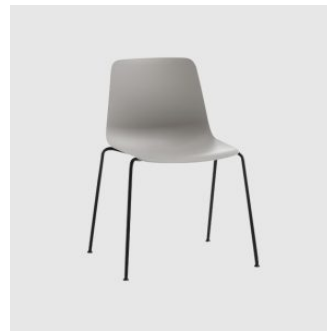

Varya Plastic 4-Leg

INCLASS

DESIGN SIMON PENGELLY
INCLASS, SPAIN

The Varya collection comprises an extensive range of chairs, armchairs, stools and benches. The seat shell is available in moulded thermoplastic in twelve colours and also upholstered in three variants. The collection is generated by combining comfortable seats and different metallic or timber bases.

Upholstery: FR foam, fully upholstered, to selected finish

Bases: Made from polypropylene, reinforced with glass fiber, to selected finish

Glides: Nylon glides

COLLECTION

Varya 4-Leg

STOOL
INCLASS

Varya 4-Leg

CHAIR
INCLASS

Varya 4-Leg

STACKING CHAIR
INCLASS

Varya 4-Leg on Castors

CHAIR
INCLASS

Varya 4-Way Swivel

MEETING CHAIR
INCLASS

Varya 4-Way Swivel on Castors