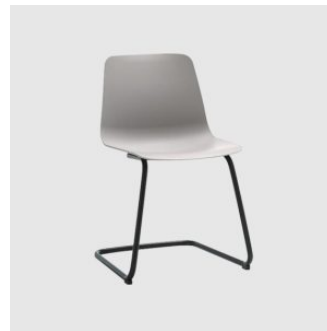

Varya Plastic 4-Leg

INCLASS

DESIGN SIMON PENGELLY
INCLASS, SPAIN

The Varya collection comprises an extensive range of chairs, armchairs, stools and benches. The seat shell is available in moulded thermoplastic in twelve colours and also upholstered in three variants. The collection is generated by combining comfortable seats and different metallic or timber bases.

Upholstery: FR foam, fully upholstered, to selected finish

Bases: Made from polypropylene, reinforced with glass fiber, to selected finish

Glides: Nylon glides

COLLECTION

Varya 4-Leg

STOOL
INCLASS

Varya 4-Leg

CHAIR
INCLASS

Varya 4-Leg

STACKING CHAIR
INCLASS

Varya 4-Leg on Castors

CHAIR
INCLASS

Varya 4-Way Swivel

MEETING CHAIR
INCLASS

Varya 4-Way Swivel on Castors

MEETING CHAIR
INCLASS

Varya Cantilever

CHAIR
INCLASS

Varya Plastic 4-Leg

CHAIR
INCLASS

SYDNEY
5/50 Stanley Street
Darlinghurst

+61 2 9358 1155

MELBOURNE
11 Stanley Street
Collingwood