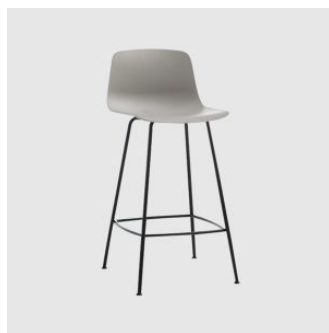

Varya 4-Leg
STOOL
INCLASS