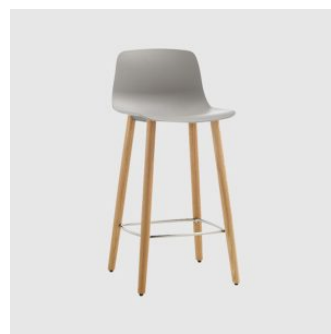

Varya Sled

INCLASS

DESIGN SIMON PENGELLY
INCLASS, SPAIN

The Varya collection comprises an extensive range of chairs, armchairs, stools and benches. The seat shell is available in moulded thermoplastic in twelve colours and also upholstered in three variants. The collection is generated by combining comfortable seats and different metallic or timber bases.

Varya 4-Leg
CHAIR
INCLASS

Varya 4-Leg
STOOL
INCLASS

Varya 4-Way Swivel
MEETING CHAIR
INCLASS

Varya 4-Way Swivel on Castors
MEETING CHAIR
INCLASS

Varya Sled
STOOL
INCLASS

Varya Sled
STACKING CHAIR
INCLASS

Varya Timber 4-Leg
STOOL
INCLASS