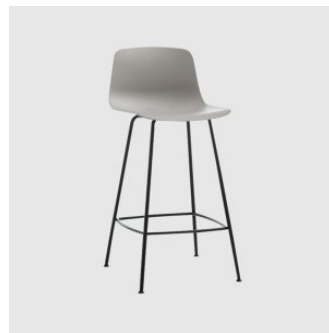

Varya 4-Leg
STOOL
INCLASS