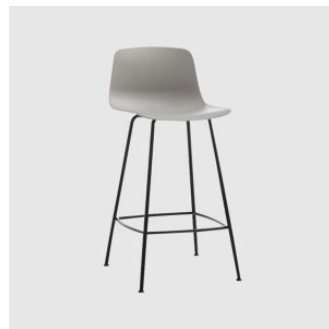

Varya Timber 4-Leg

INCLASS

DESIGN SIMON PENGELLY
INCLASS, SPAIN

The Varya collection comprises an extensive range of chairs, armchairs, stools and benches. The seat shell is available in moulded thermoplastic in twelve colours and also upholstered in three variants. The collection is generated by combining comfortable seats and different metallic or timber bases.

Base: Inner steel structure with solid Oak timber surround, to selected house colour

Glides: Standard plastic glides or felt glides for timber floors

COLLECTION

Varya 4-Leg
STACKING CHAIR
INCLASS

Varya 4-Leg
CHAIR
INCLASS

Varya 4-Leg
STOOL
INCLASS

Varya 4-Way Swivel
MEETING CHAIR
INCLASS

Varya 4-Way Swivel on Castors
MEETING CHAIR
INCLASS

Varya Sled
STOOL
INCLASS

Varya Sled
STACKING CHAIR
INCLASS

Varya Timber 4-Leg
STOOL
INCLASS